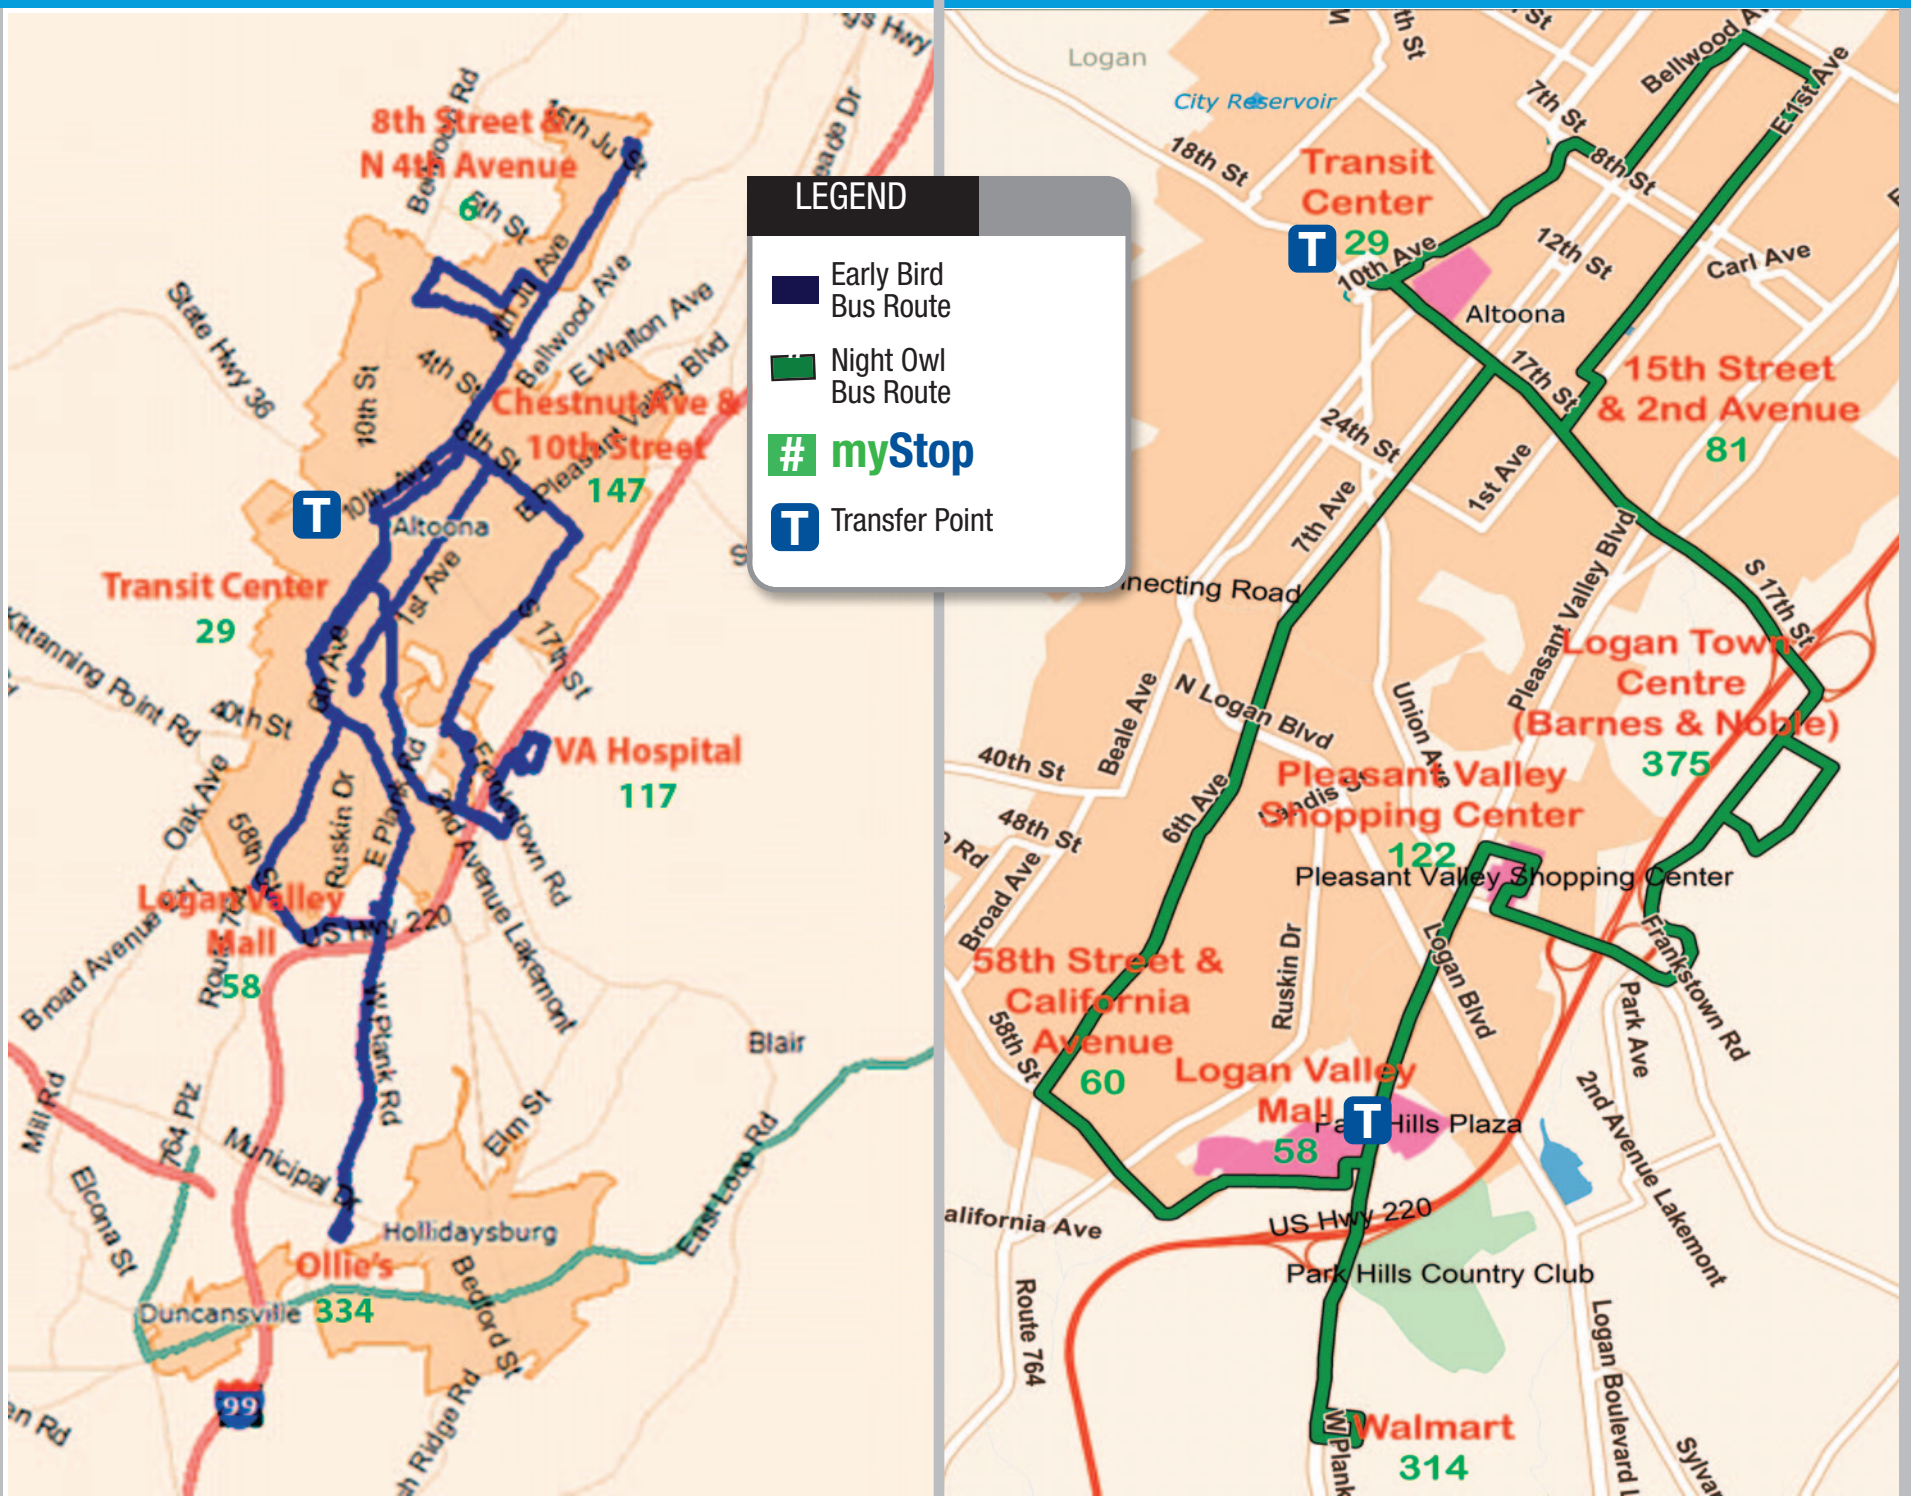

11 Early Bird

12 Night Owl

Early Bird

Transit Center 29	Ollie's 334	58th Street & California Avenue 60	Chestnut Avenue & 10th Street 147	18th Street & N. 4th Avenue 6	Transit Center 29	VA Hospital 117	7th Street & 4th Avenue 104
*5:55 AM	6:15 AM	6:25 AM	6:37 AM	6:44 AM	7:00 AM	7:17 AM	7:25 AM

* To Transit Center via 6th Ave.

All routes are deviated fixed route before 7:00 am and after 6:00 pm.

Before 7:00 am, any customer can ask the driver to deviate the bus from its regular route to get them closer to their destination.

Night Owl

Transit Center 29	Logan Towne Centre (Barnes & Noble) 375	Pleasant Valley Shopping Center 122	Walmart 314	Logan Valley Mall 58	58th Street & California Avenue 60	2nd Avenue & Lloyd Street 91	Transit Center 29
6:00 PM	6:11 PM	6:18 PM	6:28 PM	6:35 PM	6:37 PM	6:54 PM	7:00 PM
7:00 PM	7:11 PM	7:18 PM	7:28 PM	7:35 PM	7:37 PM	7:54 PM	8:00 PM
8:00 PM	8:11 PM	8:18 PM	8:28 PM	8:35 PM	8:37 PM	8:54 PM	9:00 PM
9:00 PM	9:11 PM	9:18 PM	9:28 PM	9:35 PM	9:37 PM	9:54 PM	+10:00 PM
							+To Garage

All routes are deviated fixed route before 7:00 am and after 6:00 pm.

After 6:00 pm, any customer can ask the driver to deviate the bus from its regular route to get them closer to their destination.

www.amtran.org
814-944-4074