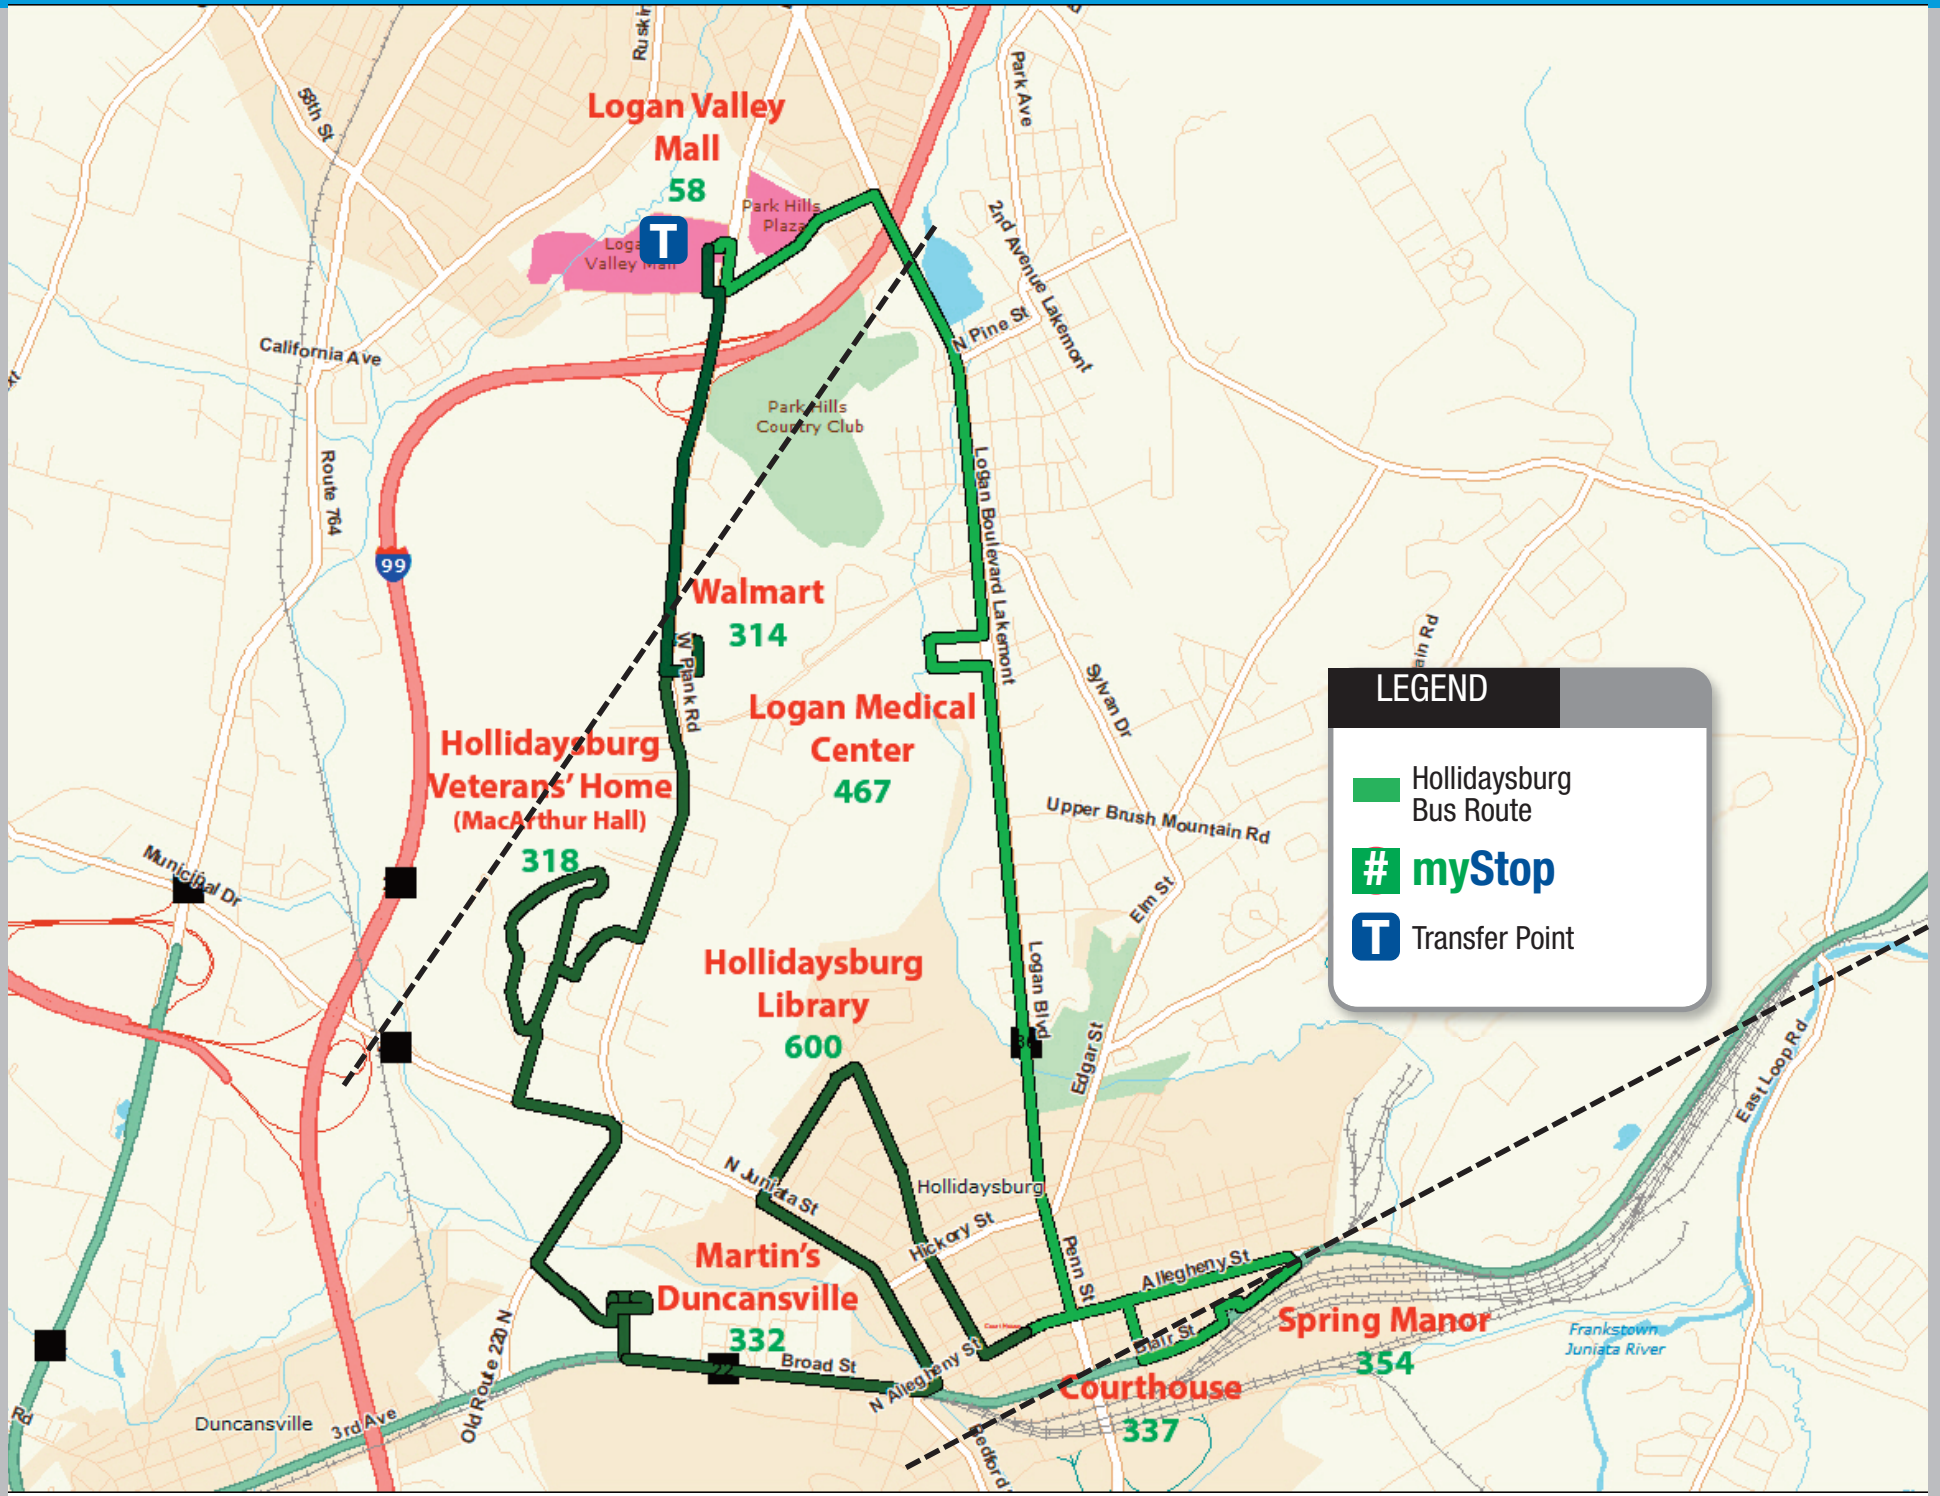

8 Hollidaysburg

All Amtran routes are deviated fixed route before 7:00 a.m. and after 6:00 p.m. Before 7:00 a.m. and after 6:00 p.m., any customer can ask the driver to deviate the bus from its regular route to get them closer to their destination.

Hollidaysburg

	Logan Valley Mall (Applebee's) 58	Logan Medical Building 467	Spring Manor 354	Court House 337	
*To LVM via Logan Blvd	*7:30 AM	7:37 AM	7:45 AM	7:48 AM	
	8:30 AM	8:37 AM	8:45 AM	8:48 AM	
	9:30 AM	9:37 AM	9:45 AM	9:48 AM	
	10:30 AM	10:37 AM	10:45 AM	10:48 AM	
	11:30 AM	11:37 AM	11:45 AM	11:48 AM	
	12:30 PM	12:37 PM	12:45 PM	12:48 PM	
	1:30 PM	1:37 PM	1:45 PM	1:48 PM	
	2:30 PM	2:37 PM	2:45 PM	2:48 PM	
	3:30 PM	3:37 PM	3:45 PM	3:48 PM	
	4:30 PM	4:37 PM	4:45 PM	4:48 PM	
	Hollidaysburg Library 600	Martin's Duncansville 332	Hollidaysburg Veterans Home (MacArthur Hall) 318	Walmart 314	Logan Valley Mall (Applebee's) 58
	7:52 AM	8:00 AM	8:08 AM	8:18 AM	8:30 AM
	8:52 AM	9:00 AM	9:08 AM	9:18 AM	9:30 AM
	9:52 AM	10:00 AM	10:08 AM	10:18 AM	10:30 AM
	10:52 AM	11:00 AM	11:08 AM	11:18 AM	11:30 AM
	11:52 AM	12:00 PM	12:08 PM	12:18 PM	12:30 PM
	12:52 PM	1:00 PM	1:08 PM	1:18 PM	1:30 PM
	1:52 PM	2:00 PM	2:08 PM	2:18 PM	2:30 PM
	2:52 PM	3:00 PM	3:08 PM	3:18 PM	3:30 PM
	3:52 PM	4:00 PM	4:08 PM	4:18 PM	4:30 PM
	4:52 PM	5:00 PM	5:08 PM	5:18 PM	5:30 PM+