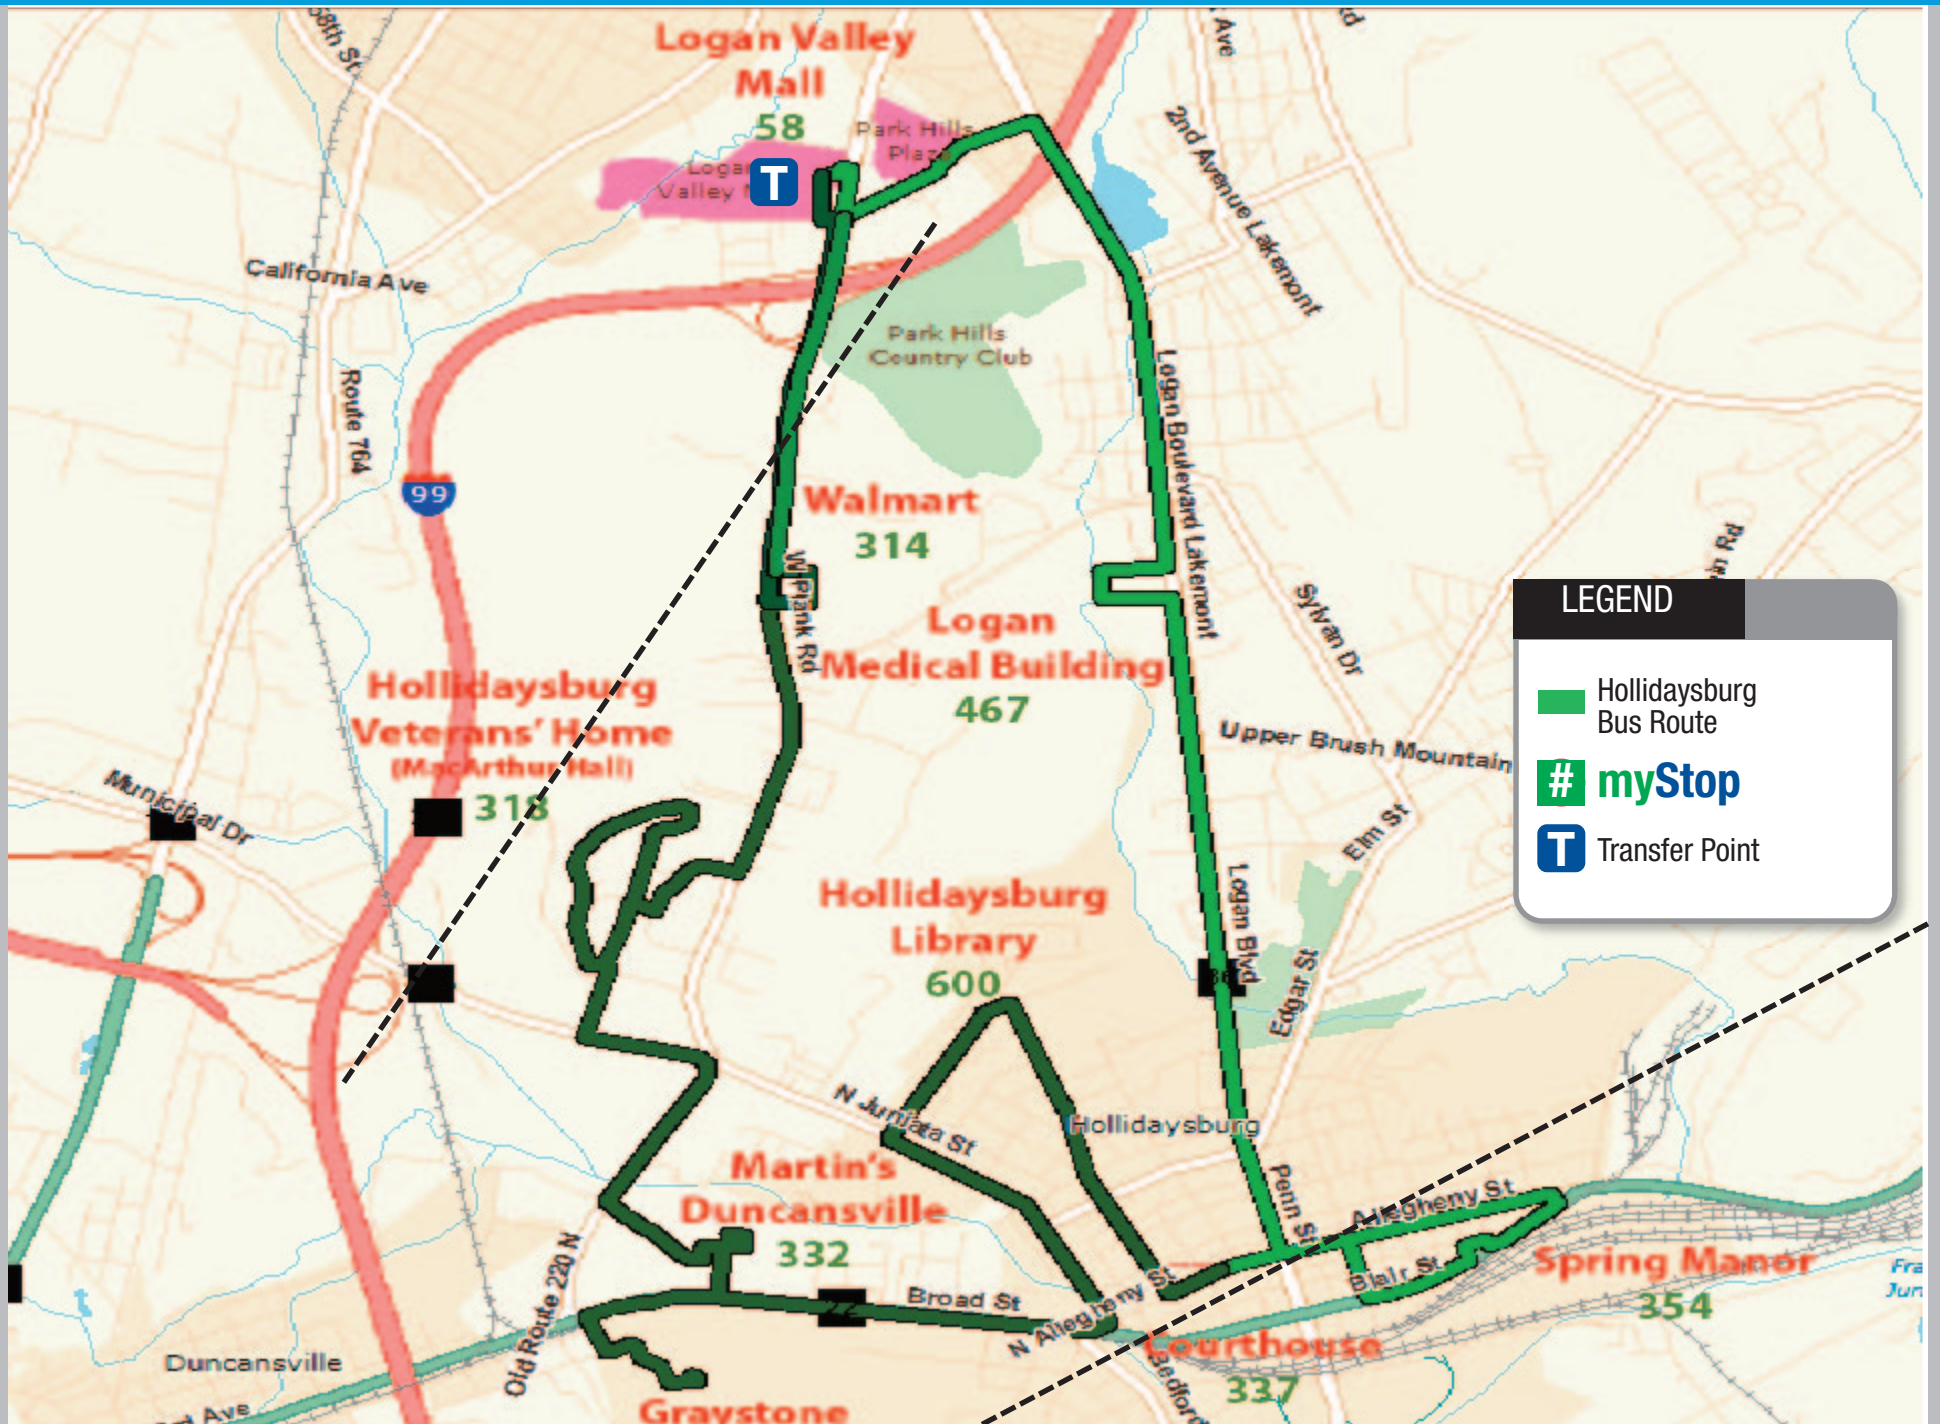

8 Hollidaysburg

Hollidaysburg

	Logan Valley Mall (Applebee's) 58	Logan Medical Building 467	Spring Manor 354	Court House 337		
	*7:30 AM	7:37 AM	7:45 AM	7:48 AM		
*To LVM via	8:30 AM	8:37 AM	8:45 AM	8:48 AM		
31st St to	9:30 AM	9:37 AM	9:45 AM	9:48 AM		
7th Ave to	10:30 AM	10:37 AM	10:45 AM	10:48 AM		
Logan Blvd to	11:30 AM	11:37 AM	11:45 AM	11:48 AM		
Plank Rd to	12:30 PM	12:37 PM	12:45 PM	12:48 PM		
LVM Sears Entrance	1:30 PM	1:37 PM	1:45 PM	1:48 PM		
	2:30 PM	2:37 PM	2:45 PM	2:48 PM		
	3:30 PM	3:37 PM	3:45 PM	3:48 PM		
	4:30 PM	4:37 PM	4:45 PM	4:48 PM		
	5:30 PM	5:37 PM	5:45 PM	5:48 PM		
	6:30 PM	6:37 PM	6:45 PM	6:48 PM		
	Hollidaysburg Library 600	Martin's Duncansville 332	Hollidaysburg Veterans' Home (MacArthur Hall) 318	Walmart 314	Logan Valley Mall (Applebee's) 58	
	7:52 AM	8:00 AM	8:08 AM	8:18 AM	8:30 AM	
	8:52 AM	9:00 AM	9:08 AM	9:18 AM	9:30 AM	
	9:52 AM	10:00 AM	10:08 AM	10:18 AM	10:30 AM	+To Garage via Goods Lane to
	10:52 AM	11:00 AM	11:08 AM	11:18 AM	11:30 AM	Plank Rd to
	11:52 AM	12:00 PM	12:08 PM	12:18 PM	12:30 PM	Logan Blvd
	12:52 PM	1:00 PM	1:08 PM	1:18 PM	1:30 PM	5th Ave
	1:52 PM	2:00 PM	2:08 PM	2:18 PM	2:30 PM	
	2:52 PM	3:00 PM	3:08 PM	3:18 PM	3:30 PM	
	3:52 PM	4:00 PM	4:08 PM	4:18 PM	4:30 PM	
	4:52 PM	5:00 PM	5:08 PM	5:18 PM	5:30 PM	
	5:52 PM	6:00 PM	6:08 PM	6:18 PM	6:30 PM	
	6:52 PM	7:00 PM	7:08 PM	7:18 PM	7:30 PM+	

Amtran routes are deviated fixed route before 7:00 a.m. and after 6:00 p.m.

Before 7:00 a.m. and after 6:00 p.m. customers can ask the driver to deviate the bus from its regular route to get them closer to their destination.