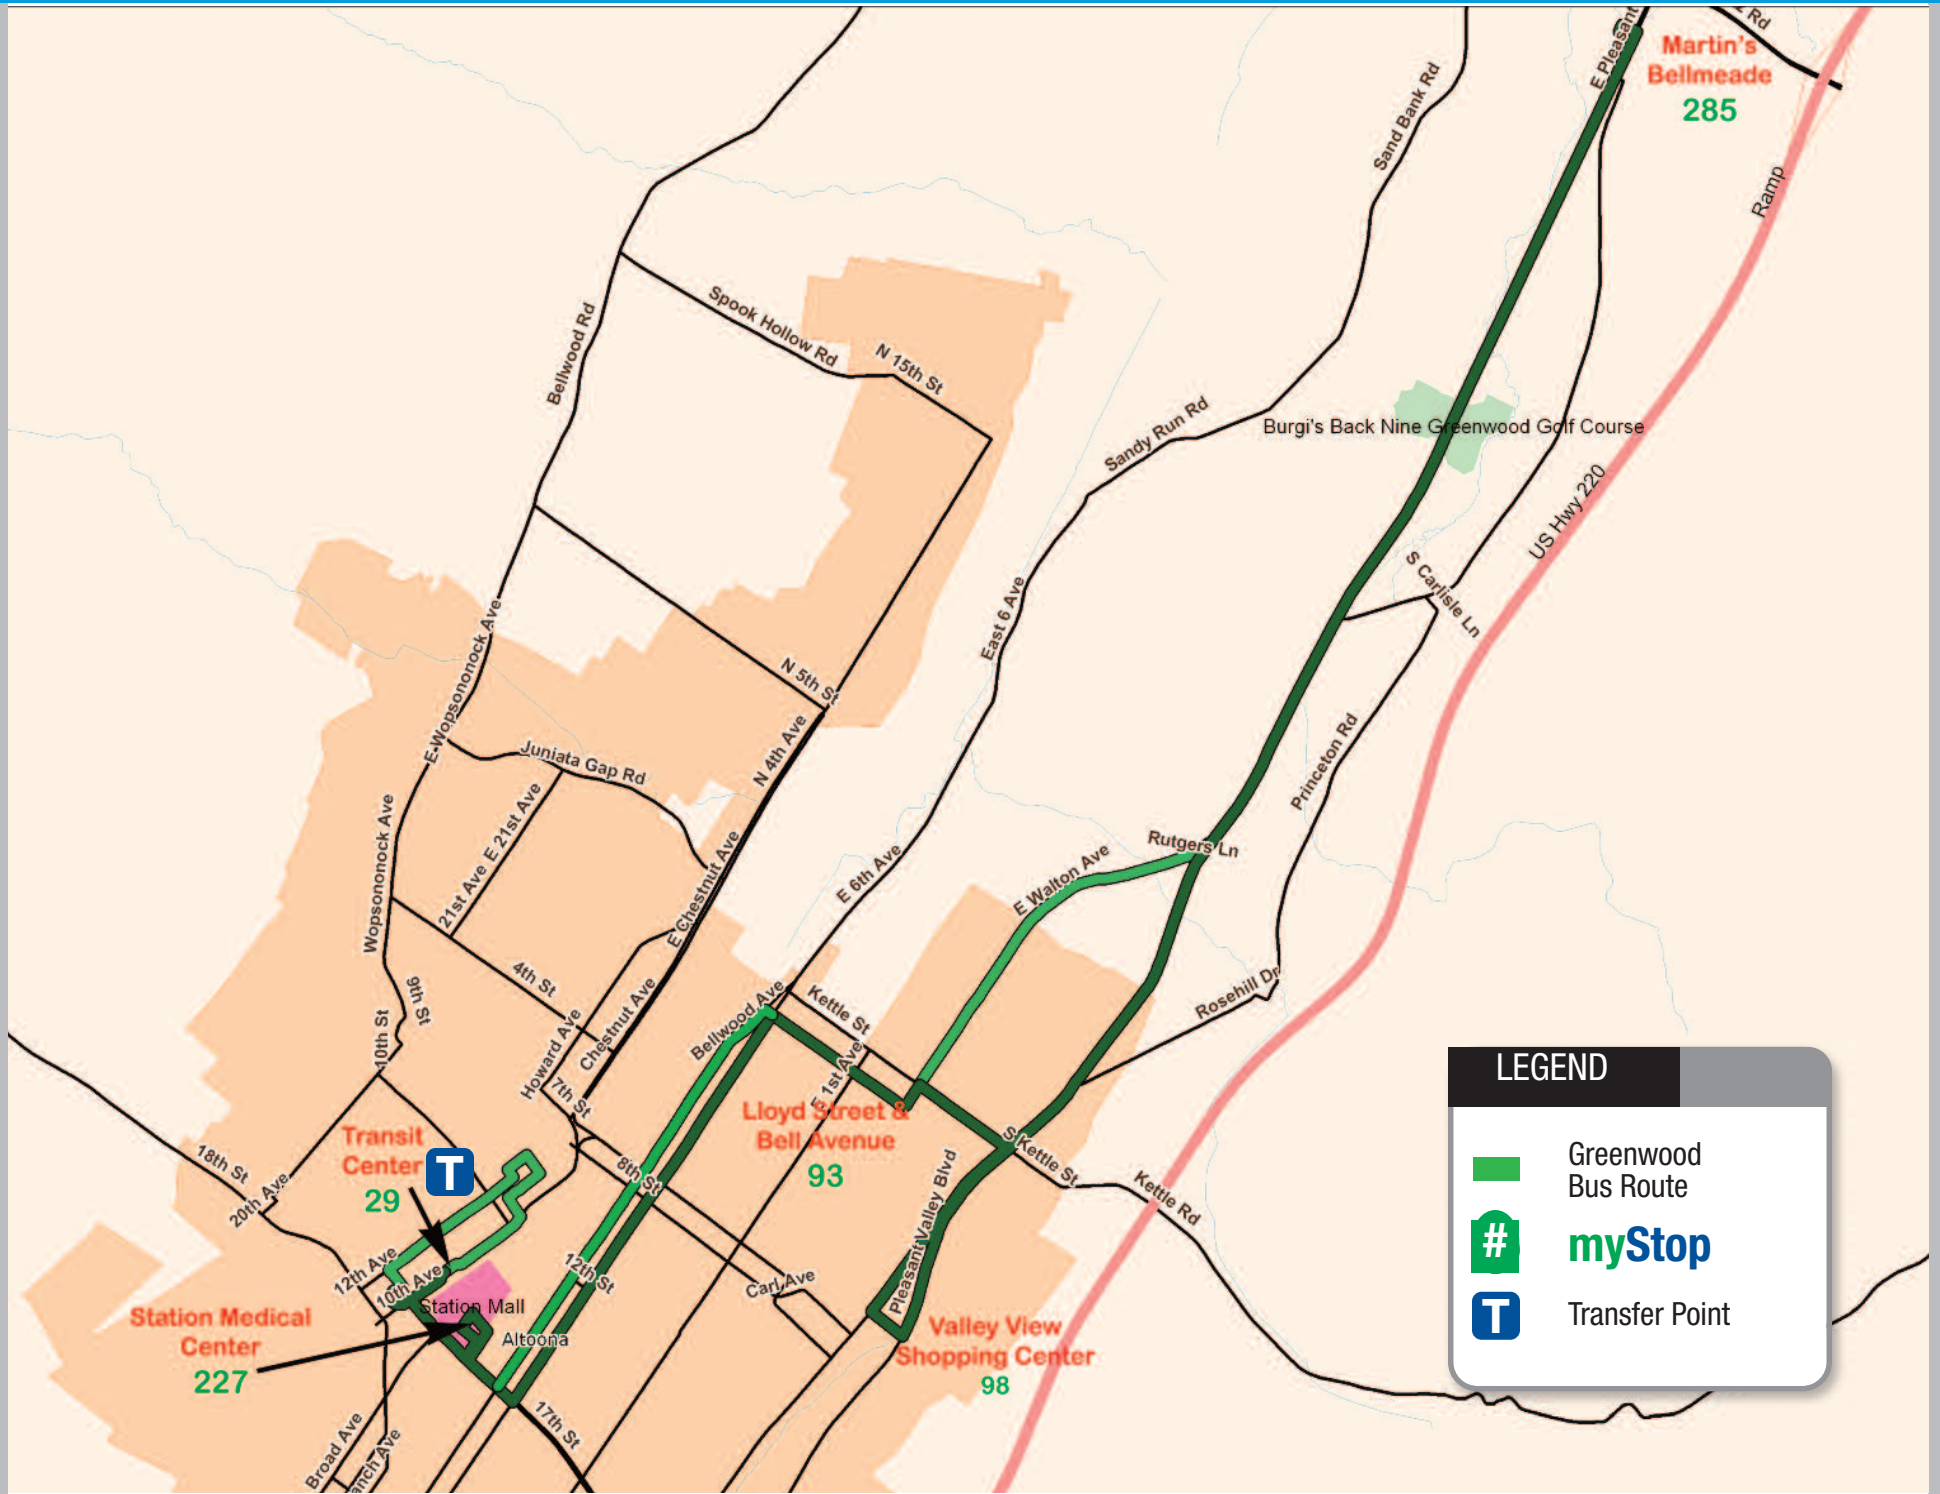

## Greenwood

Transit Center	Station Medical Center	Lloyd Street & 2nd Avenue	Valley View Shopping Center (Weis)	Martin's Bellmeade	Walton Avenue & Kettle Street	Station Medical Center	Transit Center
<b>29</b>	<b>227</b>	<b>155</b>	<b>98</b>	<b>285</b>	<b>298</b>	<b>227</b>	<b>29</b>
7:30 AM	7:35 AM	7:43 AM	7:47 AM	8:00 AM	8:05 AM	8:15 AM	8:30 AM
8:30 AM	8:35 AM	8:43 AM	8:47 AM	9:00 AM	9:05 AM	9:15 AM	9:30 AM
9:30 AM	9:35 AM	9:43 AM	9:47 AM	10:00 AM	10:05 AM	10:15 AM	10:30 AM
10:30 AM	10:35 AM	10:43 AM	10:47 AM	11:00 AM	11:05 AM	11:15 AM	11:30 AM
11:30 AM	11:35 AM	11:43 AM	11:47 AM	12:00 PM	12:05 PM	12:15 PM	12:30 PM
12:30 PM	12:35 PM	12:43 PM	12:47 PM	1:00 PM	1:05 PM	1:15 PM	1:30 PM
1:30 PM	1:35 PM	1:43 PM	1:47 PM	2:00 PM	2:05 PM	2:15 PM	2:30 PM
2:30 PM	2:35 PM	2:43 PM	2:47 PM	3:00 PM	3:05 PM	3:15 PM	3:30 PM
3:30 PM	3:35 PM	3:43 PM	3:47 PM	4:00 PM	4:05 PM	4:15 PM	4:30 PM
4:30 PM	4:35 PM	4:43 PM	4:47 PM	5:00 PM	5:05 PM	5:15 PM	5:30 PM+