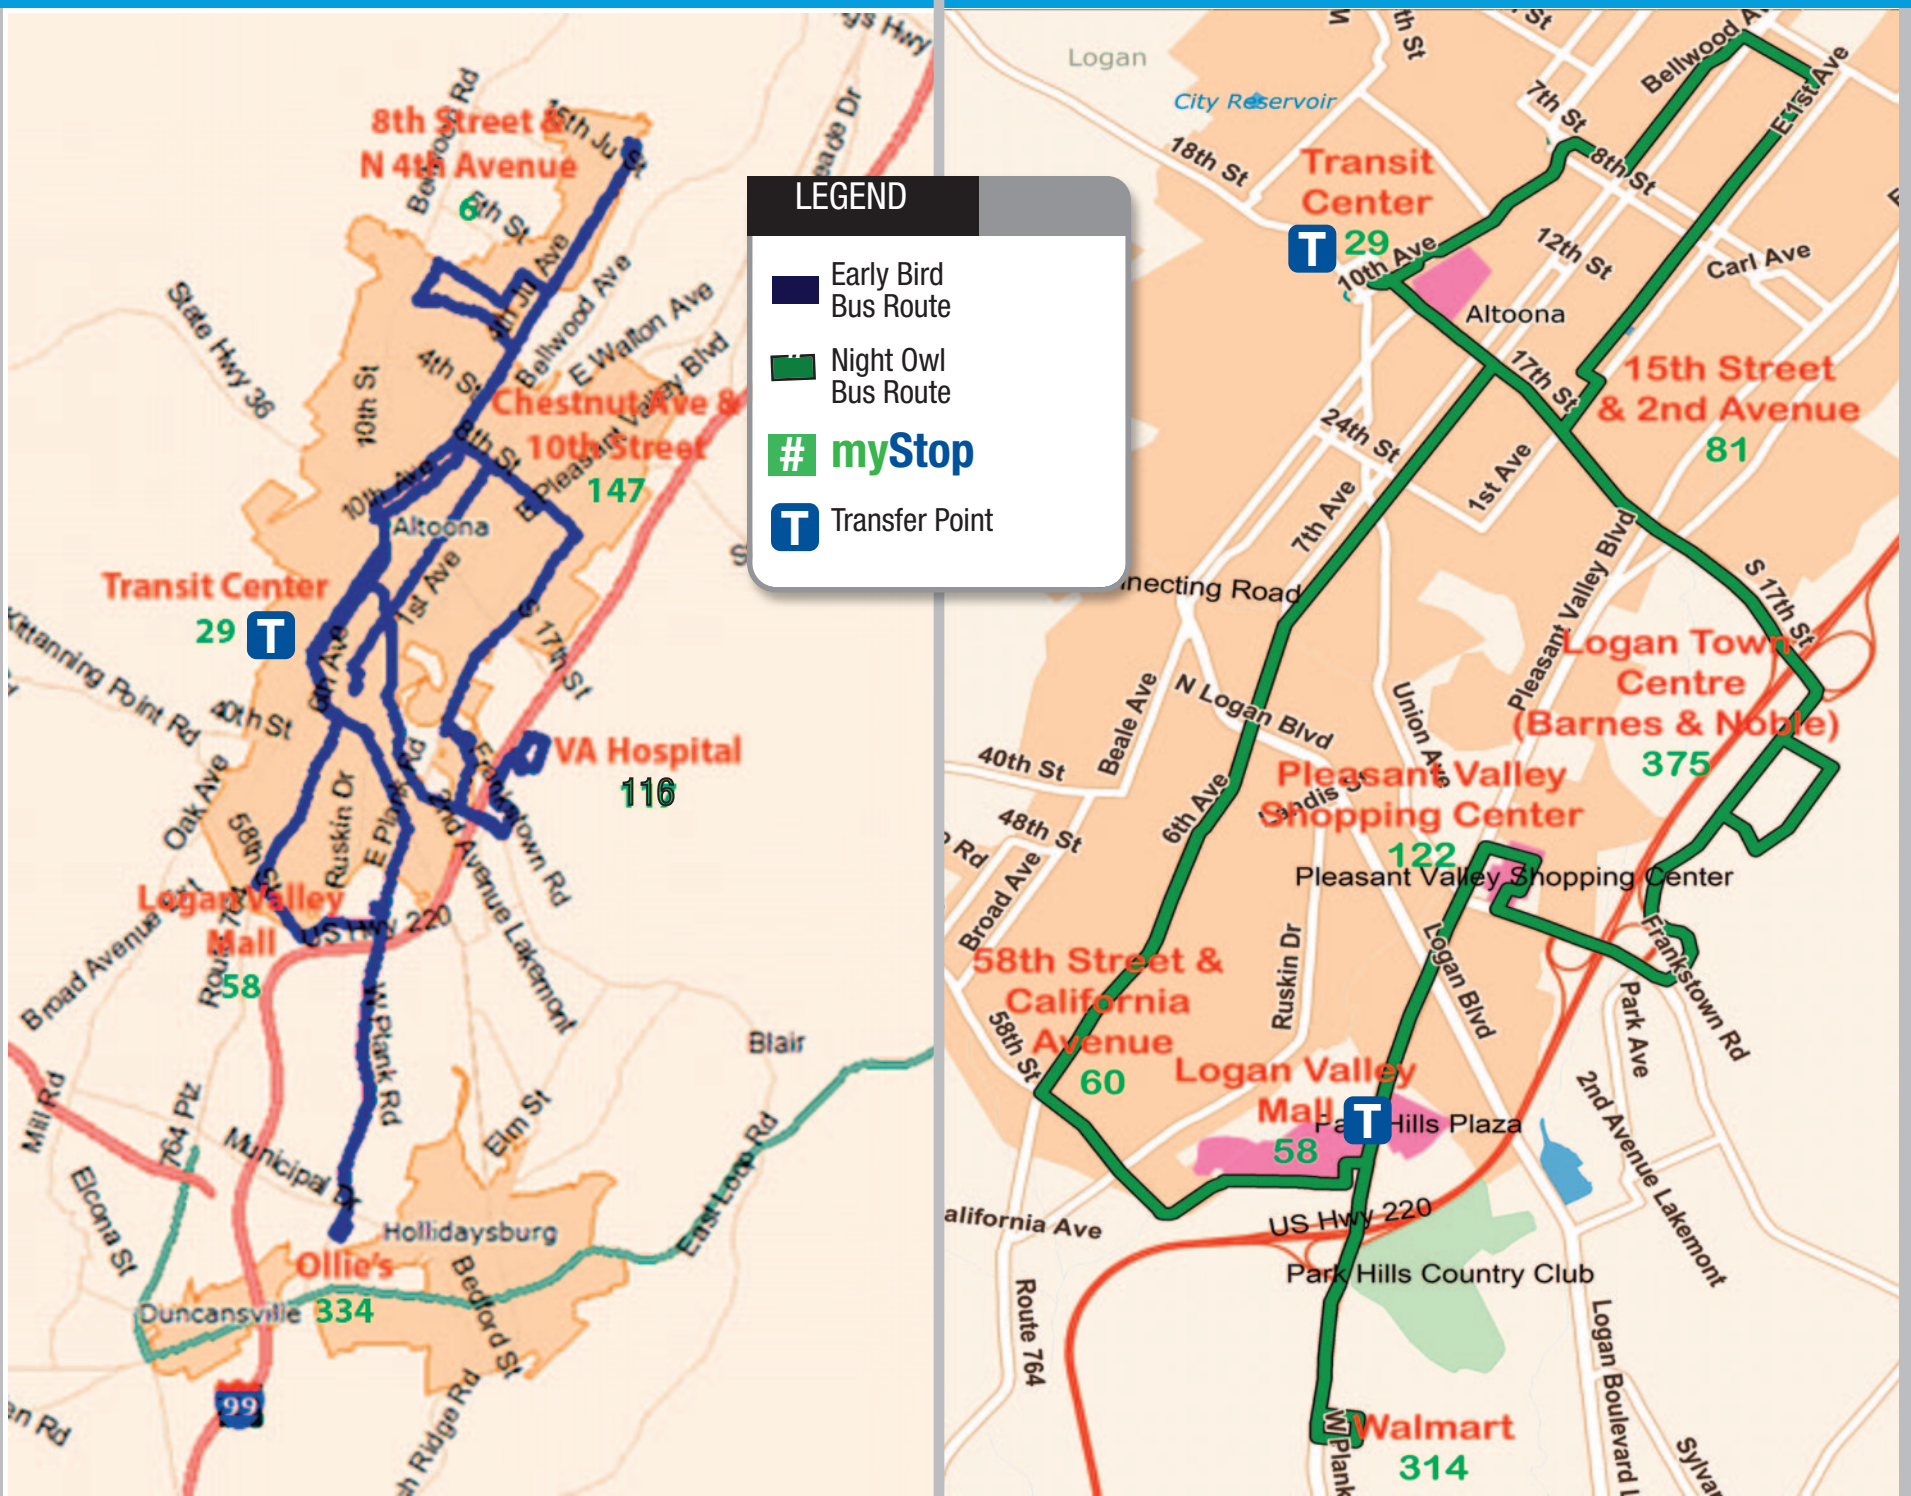

11 Early Bird

12 Night Owl

Early Bird

Transit Center 29	Ollie's 334	58th Street & California Avenue 60	Chestnut Avenue & 10th Street 147	18th Street & N. 4th Avenue 6	Transit Center 29	VA Hospital 116	7th Street & 4th Avenue 104
*5:55 AM	6:15 AM	6:25 AM	6:37 AM	6:44 AM	7:00 AM	7:17 AM	7:25 AM

* Garage route leaves Amtran at 5:45 AM To Transit Center via 31st St to 6th Ave to 7th St to 10th Ave Expressway.

All routes are deviated fixed route before 7:00 am and after 6:00 pm.
Before 7:00 am, any customer can ask the driver to deviate the bus from its regular route to get them closer to their destination.

Night Owl

Transit Center 29 9:00 PM	Logan Towne Centre (Barnes & Noble) 375 9:11 PM	Pleasant Valley Shopping Center 122 9:18 PM	Walmart 314 9:28 PM	Logan Valley Mall 58 9:35 PM	58th Street & California Avenue 60 9:37 PM	2nd Avenue & Lloyd Street 91 9:54 PM	Transit Center 29 +10:00 PM
							+To Garage

All routes are deviated fixed route before 7:00 am and after 6:00 pm.
After 6:00 pm, any customer can ask the driver to deviate the bus from its regular route to get them closer to their destination.

www.amtran.org
814-944-4074