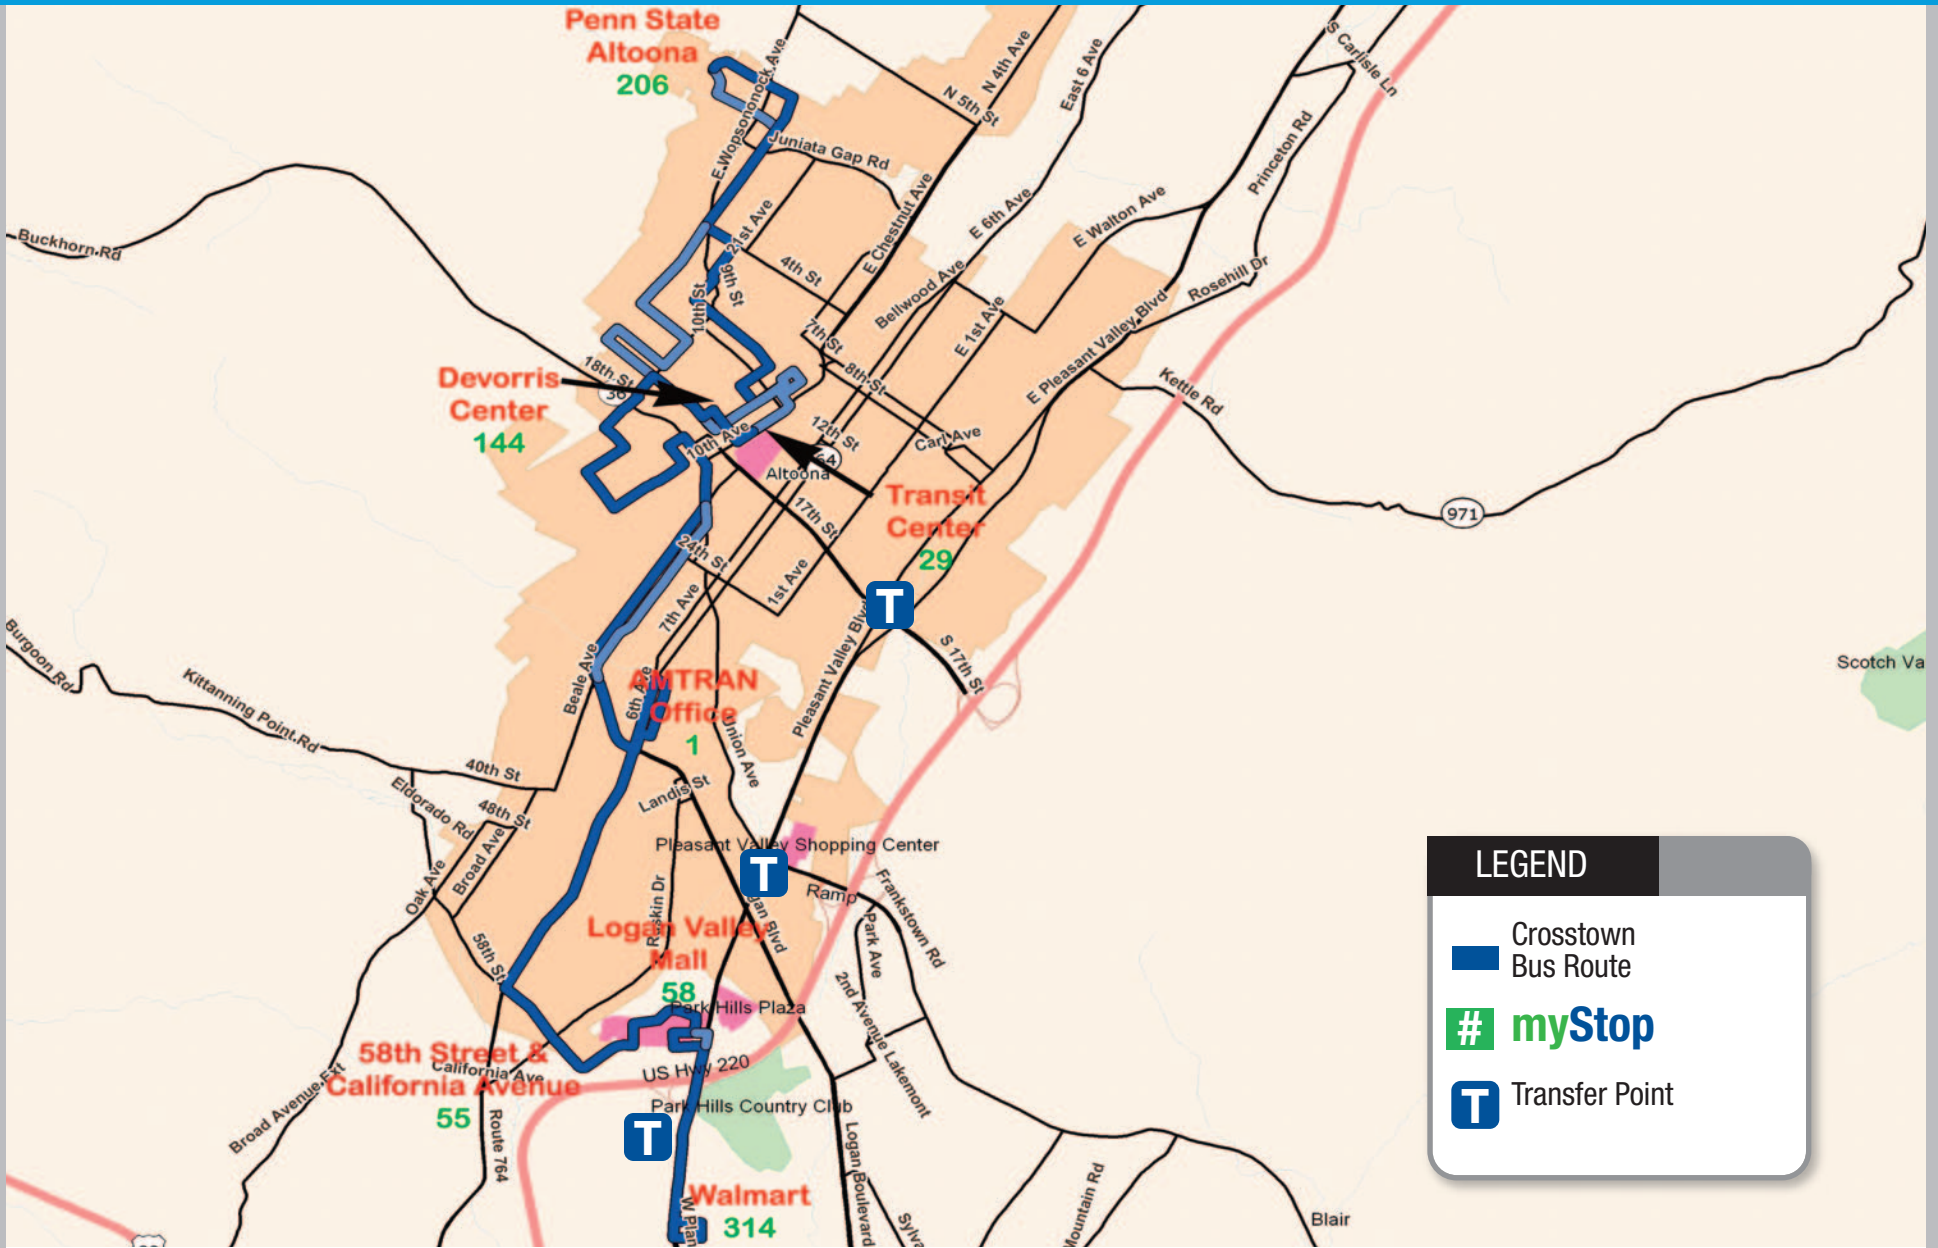

## Crosstown 25th Avenue

\* To Transit Center via 31st St to 6th Ave to 7th St and 10th Ave Expressway.

Transit Center 29	Devorris Center 144 15th Street	22nd Ave & 4th Street 191	Penn State Altoona 206	13th Street & 20th Avenue 420	Devorris Center 231 12th Avenue	Transit Center 29
*7:00 AM	7:01 AM	7:09 AM	7:20 AM	7:26 AM	7:34 AM	7:40 AM
*8:00 AM	8:01 AM	8:09 AM	8:20 AM	8:26 AM	8:34 AM	8:40 AM
9:00 AM	9:01 AM	9:09 AM	9:20 AM	9:26 AM	9:34 AM	9:40 AM
10:00 AM	10:01 AM	10:09 AM	10:20 AM	10:26 AM	10:34 AM	10:40 AM
11:00 AM	11:01 AM	11:09 AM	11:20 AM	11:26 AM	11:34 AM	11:40 AM
12:00 PM	12:01 PM	12:09 PM	12:20 PM	12:26 PM	12:34 PM	12:40 PM
1:00 PM	1:01 PM	1:09 PM	1:20 PM	1:26 PM	1:34 PM	1:40 PM
2:00 PM	2:01 PM	2:09 PM	2:20 PM	2:26 PM	2:34 PM	2:40 PM
3:00 PM	3:01 PM	3:09 PM	3:20 PM	3:26 PM	3:34 PM	3:40 PM
4:00 PM	4:01 PM	4:09 PM	4:20 PM	4:26 PM	4:34 PM	4:40 PM
5:00 PM	5:01 PM	5:09 PM	5:20 PM	5:26 PM	5:34 PM	5:40 PM
6:00 PM	6:01 PM	6:09 PM	6:20 PM	6:26 PM	6:34 PM	6:40 PM
7:00 PM	7:01 PM	7:09 PM	7:20 PM	7:26 PM	7:34 PM	7:40 PM
8:00 PM	8:01 PM	8:09 PM	8:20 PM	8:26 PM	8:34 PM	8:40 PM+