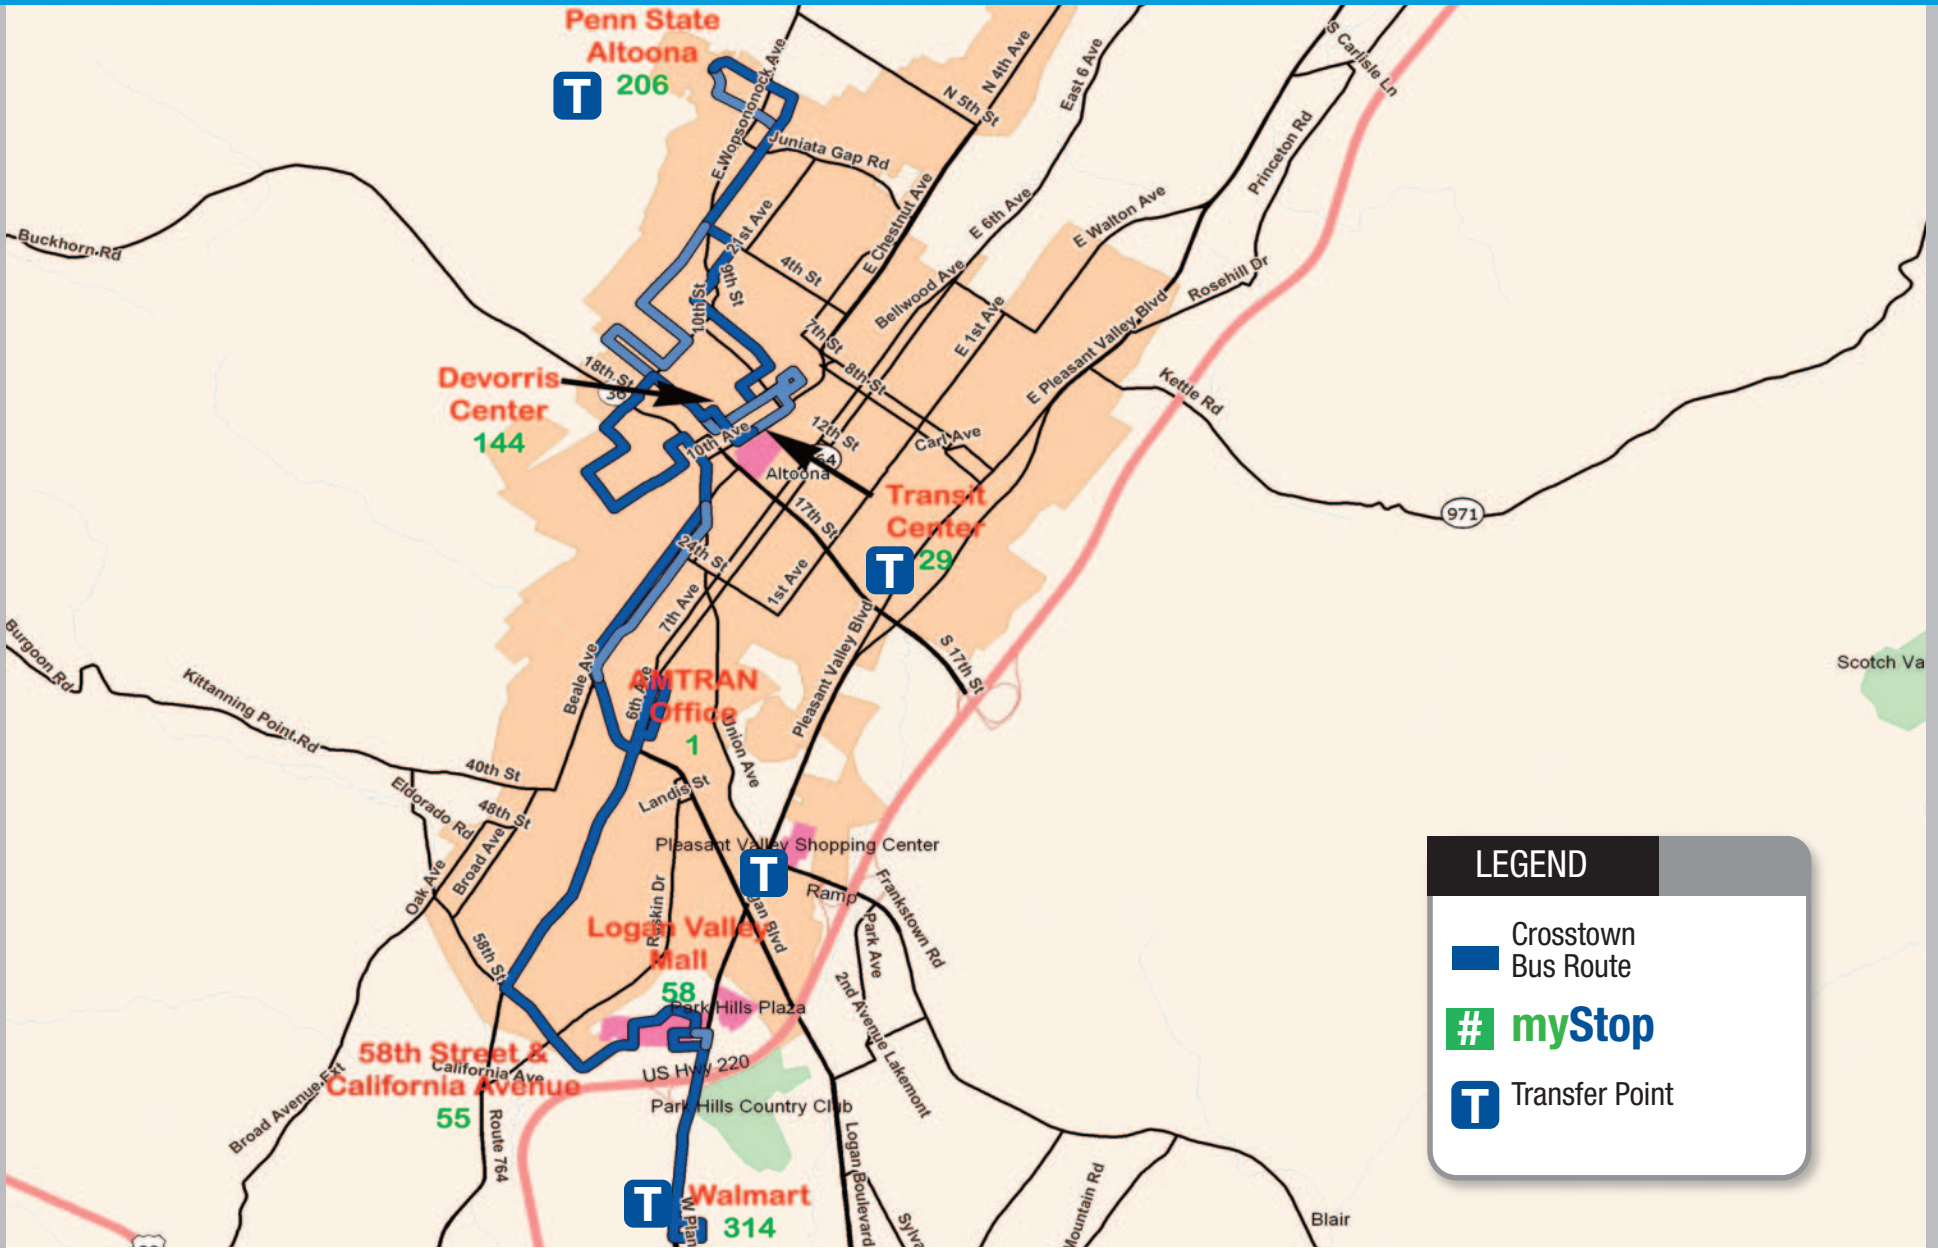

## Crosstown 25th Avenue

\* Garage route leaves Amtran at 6:50 AM To Transit Center via 31st St to 6th Ave to 7th St and 10th Ave Expressway.

Transit Center <b>29</b>	Devorris Center <b>144</b> 15th Street	22nd Ave & 4th Street <b>571</b>	Penn State Altoona <b>206</b>	13th Street & 20th Avenue <b>420</b>	Devorris Center <b>231</b> 12th Avenue	Transit Center <b>29</b>
*7:00 AM	7:01 AM	7:09 AM	7:20 AM	7:26 AM	7:34 AM	7:40 AM
*8:00 AM	8:01 AM	8:09 AM	8:20 AM	8:26 AM	8:34 AM	8:40 AM
9:00 AM	9:01 AM	9:09 AM	9:20 AM	9:26 AM	9:34 AM	9:40 AM
10:00 AM	10:01 AM	10:09 AM	10:20 AM	10:26 AM	10:34 AM	10:40 AM
11:00 AM	11:01 AM	11:09 AM	11:20 AM	11:26 AM	11:34 AM	11:40 AM
12:00 PM	12:01 PM	12:09 PM	12:20 PM	12:26 PM	12:34 PM	12:40 PM
1:00 PM	1:01 PM	1:09 PM	1:20 PM	1:26 PM	1:34 PM	1:40 PM
2:00 PM	2:01 PM	2:09 PM	2:20 PM	2:26 PM	2:34 PM	2:40 PM
3:00 PM	3:01 PM	3:09 PM	3:20 PM	3:26 PM	3:34 PM	3:40 PM
4:00 PM	4:01 PM	4:09 PM	4:20 PM	4:26 PM	4:34 PM	4:40 PM
5:00 PM	5:01 PM	5:09 PM	5:20 PM	5:26 PM	5:34 PM	5:40 PM
6:00 PM	6:01 PM	6:09 PM	6:20 PM	6:26 PM	6:34 PM	6:40 PM
7:00 PM	7:01 PM	7:09 PM	7:20 PM	7:26 PM	7:34 PM	7:40 PM
8:00 PM	8:01 PM	8:09 PM	8:20 PM	8:26 PM	8:34 PM	8:40 PM+