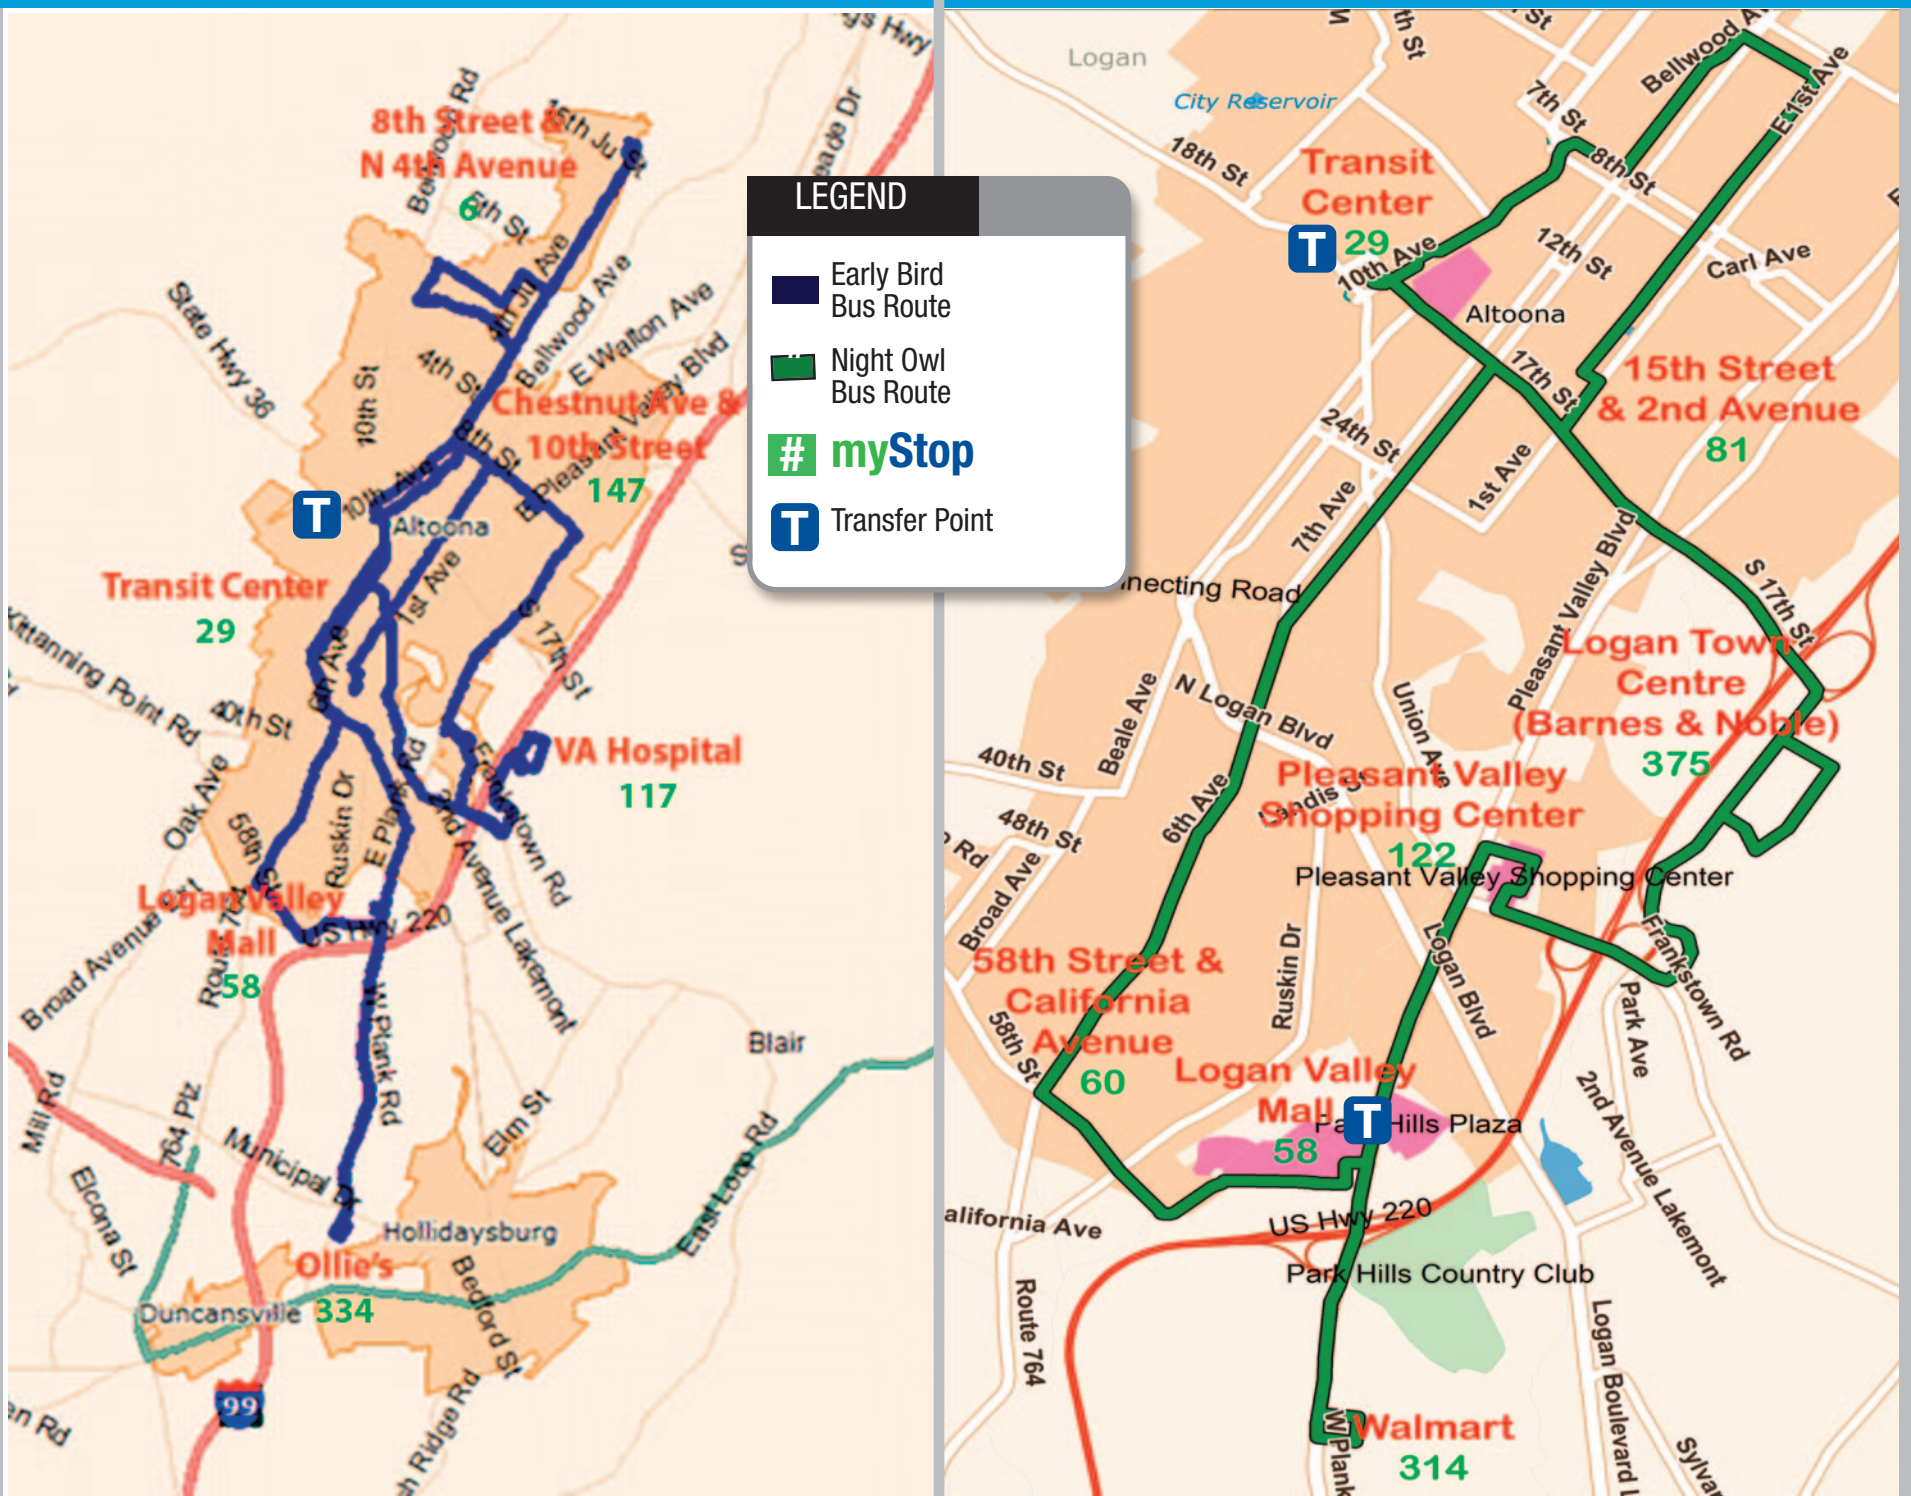

11 Early Bird

12 Night Owl

Early Bird

Transit Center 29	Ollie's 334	58th Street & California Avenue 60	Chestnut Avenue & 10th Street 147	18th Street & N. 4th Avenue 6	Transit Center 29	VA Hospital 117	7th Street & 4th Avenue 104
*5:55 AM	6:15 AM	6:25 AM	6:37 AM	6:44 AM	7:00 AM	7:17 AM	7:25 AM

* To Transit Center via 31st St to 6th Ave to 7th St to 10th Ave Express-

All routes are deviated fixed route before 7:00 am and after 6:00 pm.

Before 7:00 am, any customer can ask the driver to deviate the bus from its regular route to get them closer to their destination.

Night Owl

Transit Center 29 9:00 PM	Logan Towne Centre (Barnes & Noble) 375 9:11 PM	Pleasant Valley Shopping Center 122 9:18 PM	Walmart 314 9:28 PM	Logan Valley Mall 58 9:35 PM	58th Street & California Avenue 60 9:37 PM	2nd Avenue & Lloyd Street 91 9:54 PM	Transit Center 29 +10:00 PM
							+To Garage

All routes are deviated fixed route before 7:00 am and after 6:00 pm.

After 6:00 pm, any customer can ask the driver to deviate the bus from its regular route to get them closer to their destination.

www.amtran.org
814-944-4074