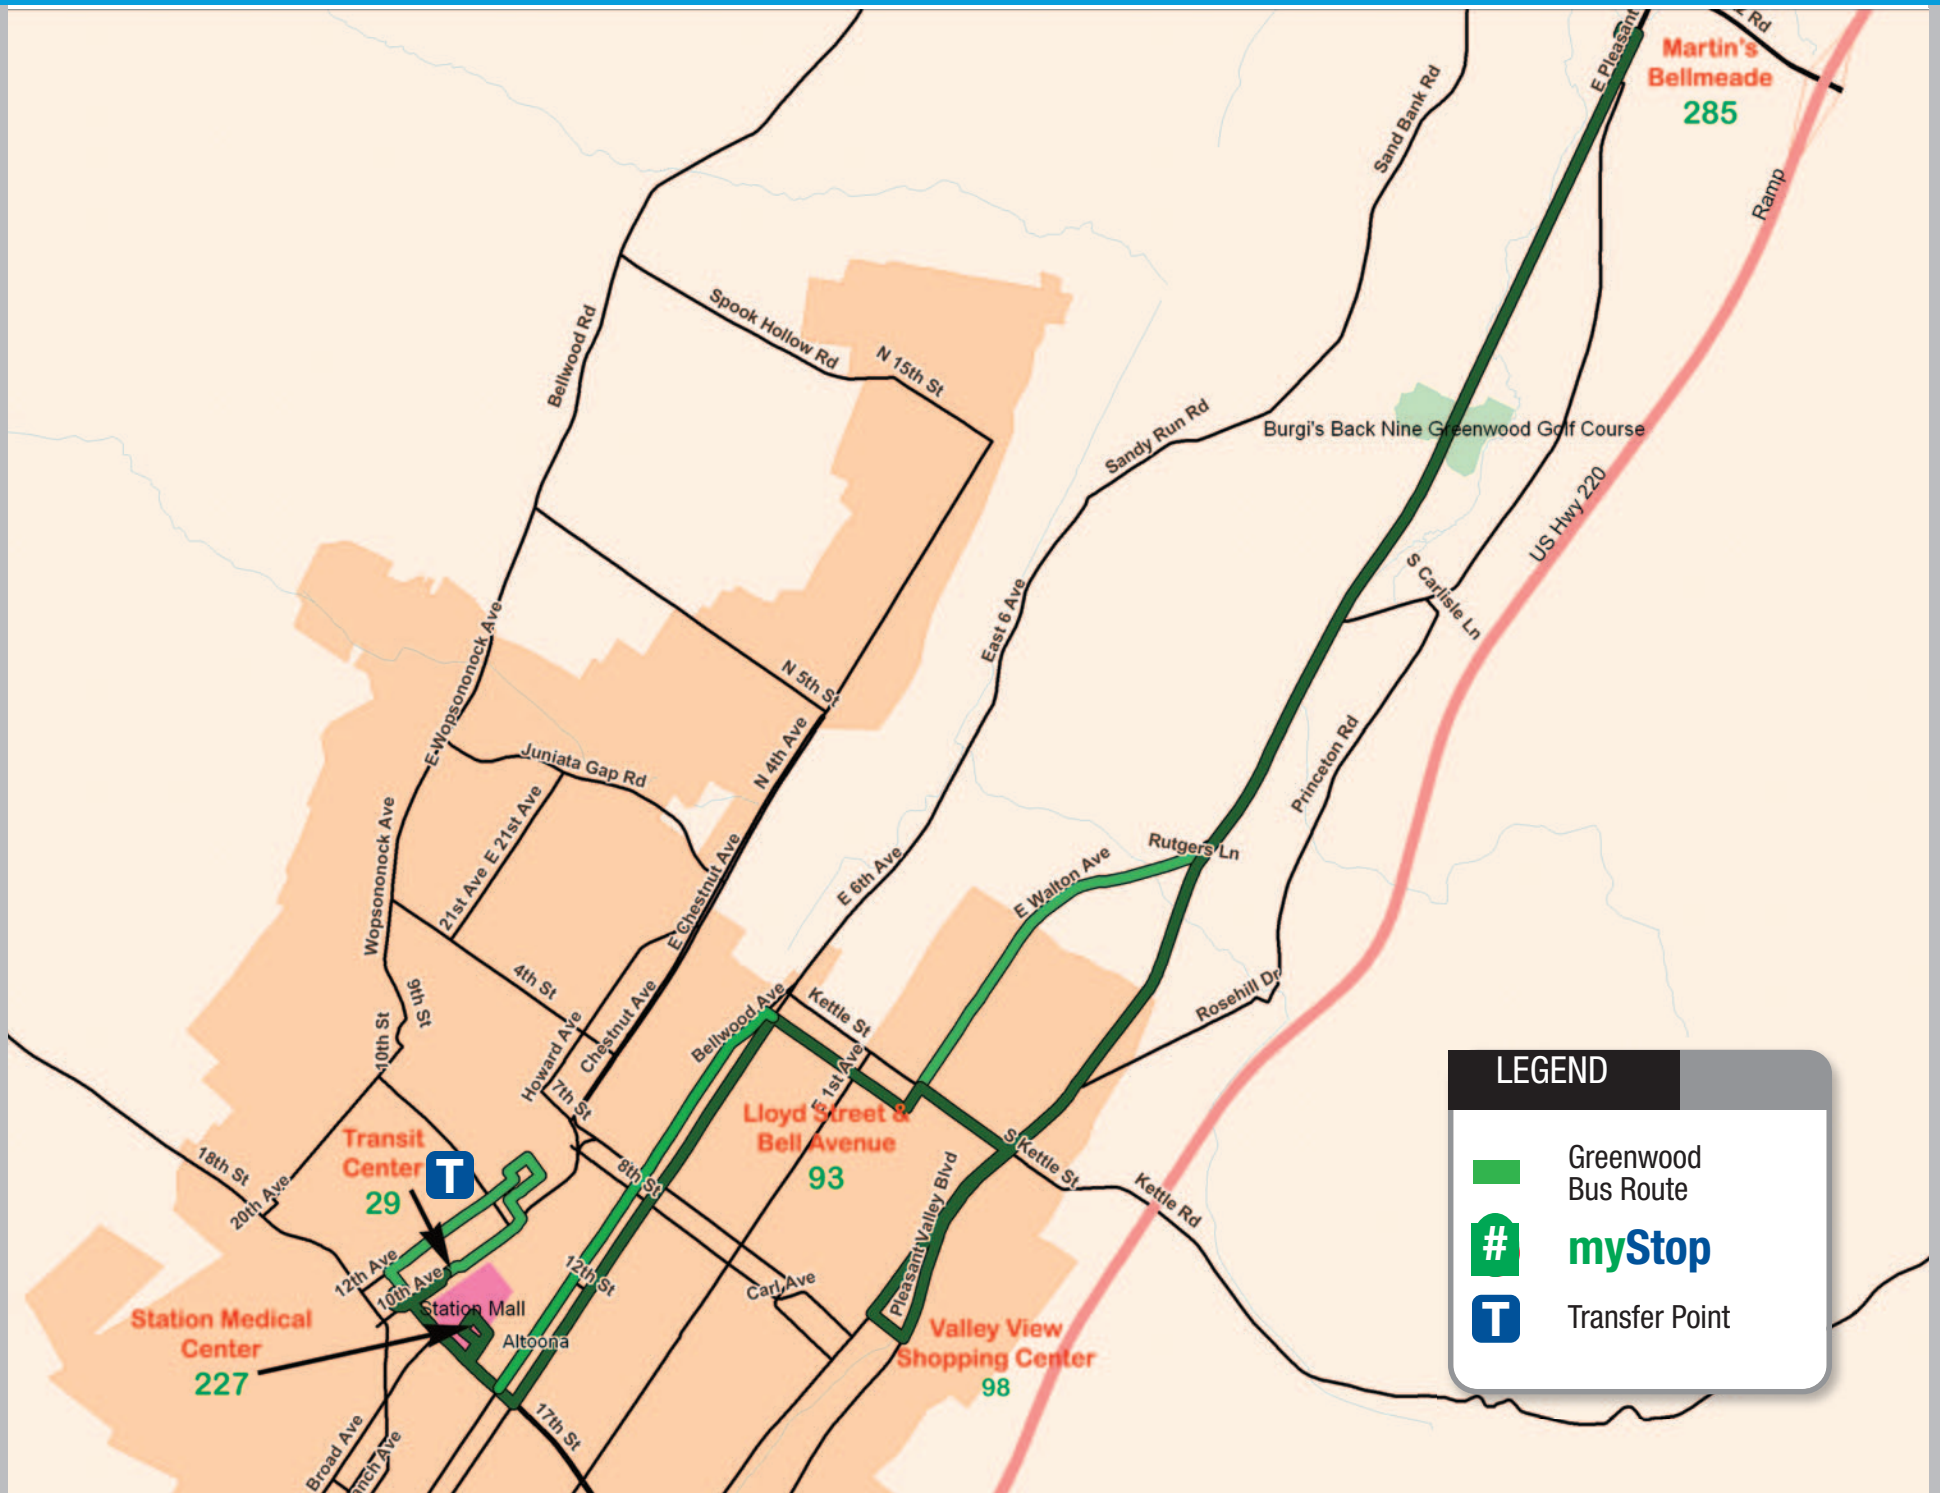

## Greenwood

Transit Center	Station Medical Center	Lloyd Street & 2nd Avenue	Valley View Shopping Center (Weis)	Martin's Bellmeade	Walton Avenue & Kettle Street	Station Medical Center	Transit Center
<b>29</b>	<b>227</b>	<b>155</b>	<b>98</b>	<b>285</b>	<b>298</b>	<b>227</b>	<b>29</b>
7:30 AM	7:35 AM	7:43 AM	7:47 AM	8:00 AM	8:05 AM	8:15 AM	8:30 AM
8:30 AM	8:35 AM	8:43 AM	8:47 AM	9:00 AM	9:05 AM	9:15 AM	9:30 AM
9:30 AM	9:35 AM	9:43 AM	9:47 AM	10:00 AM	10:05 AM	10:15 AM	10:30 AM
10:30 AM	10:35 AM	10:43 AM	10:47 AM	11:00 AM	11:05 AM	11:15 AM	11:30 AM
11:30 AM	11:35 AM	11:43 AM	11:47 AM	12:00 PM	12:05 PM	12:15 PM	12:30 PM
12:30 PM	12:35 PM	12:43 PM	12:47 PM	1:00 PM	1:05 PM	1:15 PM	1:30 PM
1:30 PM	1:35 PM	1:43 PM	1:47 PM	2:00 PM	2:05 PM	2:15 PM	2:30 PM
2:30 PM	2:35 PM	2:43 PM	2:47 PM	3:00 PM	3:05 PM	3:15 PM	3:30 PM
3:30 PM	3:35 PM	3:43 PM	3:47 PM	4:00 PM	4:05 PM	4:15 PM	4:30 PM
4:30 PM	4:35 PM	4:43 PM	4:47 PM	5:00 PM	5:05 PM	5:15 PM	5:30 PM
5:30 PM	5:35 PM	5:43 PM	5:47 PM	6:00 PM	6:05 PM	6:15 PM	6:30 PM
6:30 PM	6:35 PM	6:43 PM	6:47 PM	7:00 PM	7:05 PM	7:15 PM	7:30 PM
7:30 PM	7:35 PM	7:43 PM	7:47 PM	8:00 PM	8:05 PM	8:15 PM	8:30 PM+

+Garage via 10th Ave Expressway to 17th St to 7th Ave to 35th St to 5th Ave

[www.amtran.org](http://www.amtran.org)  
**814-944-4074**

When will my bus be at my stop?  
Call 814-944-1200 or visit [amtran.org](http://amtran.org)