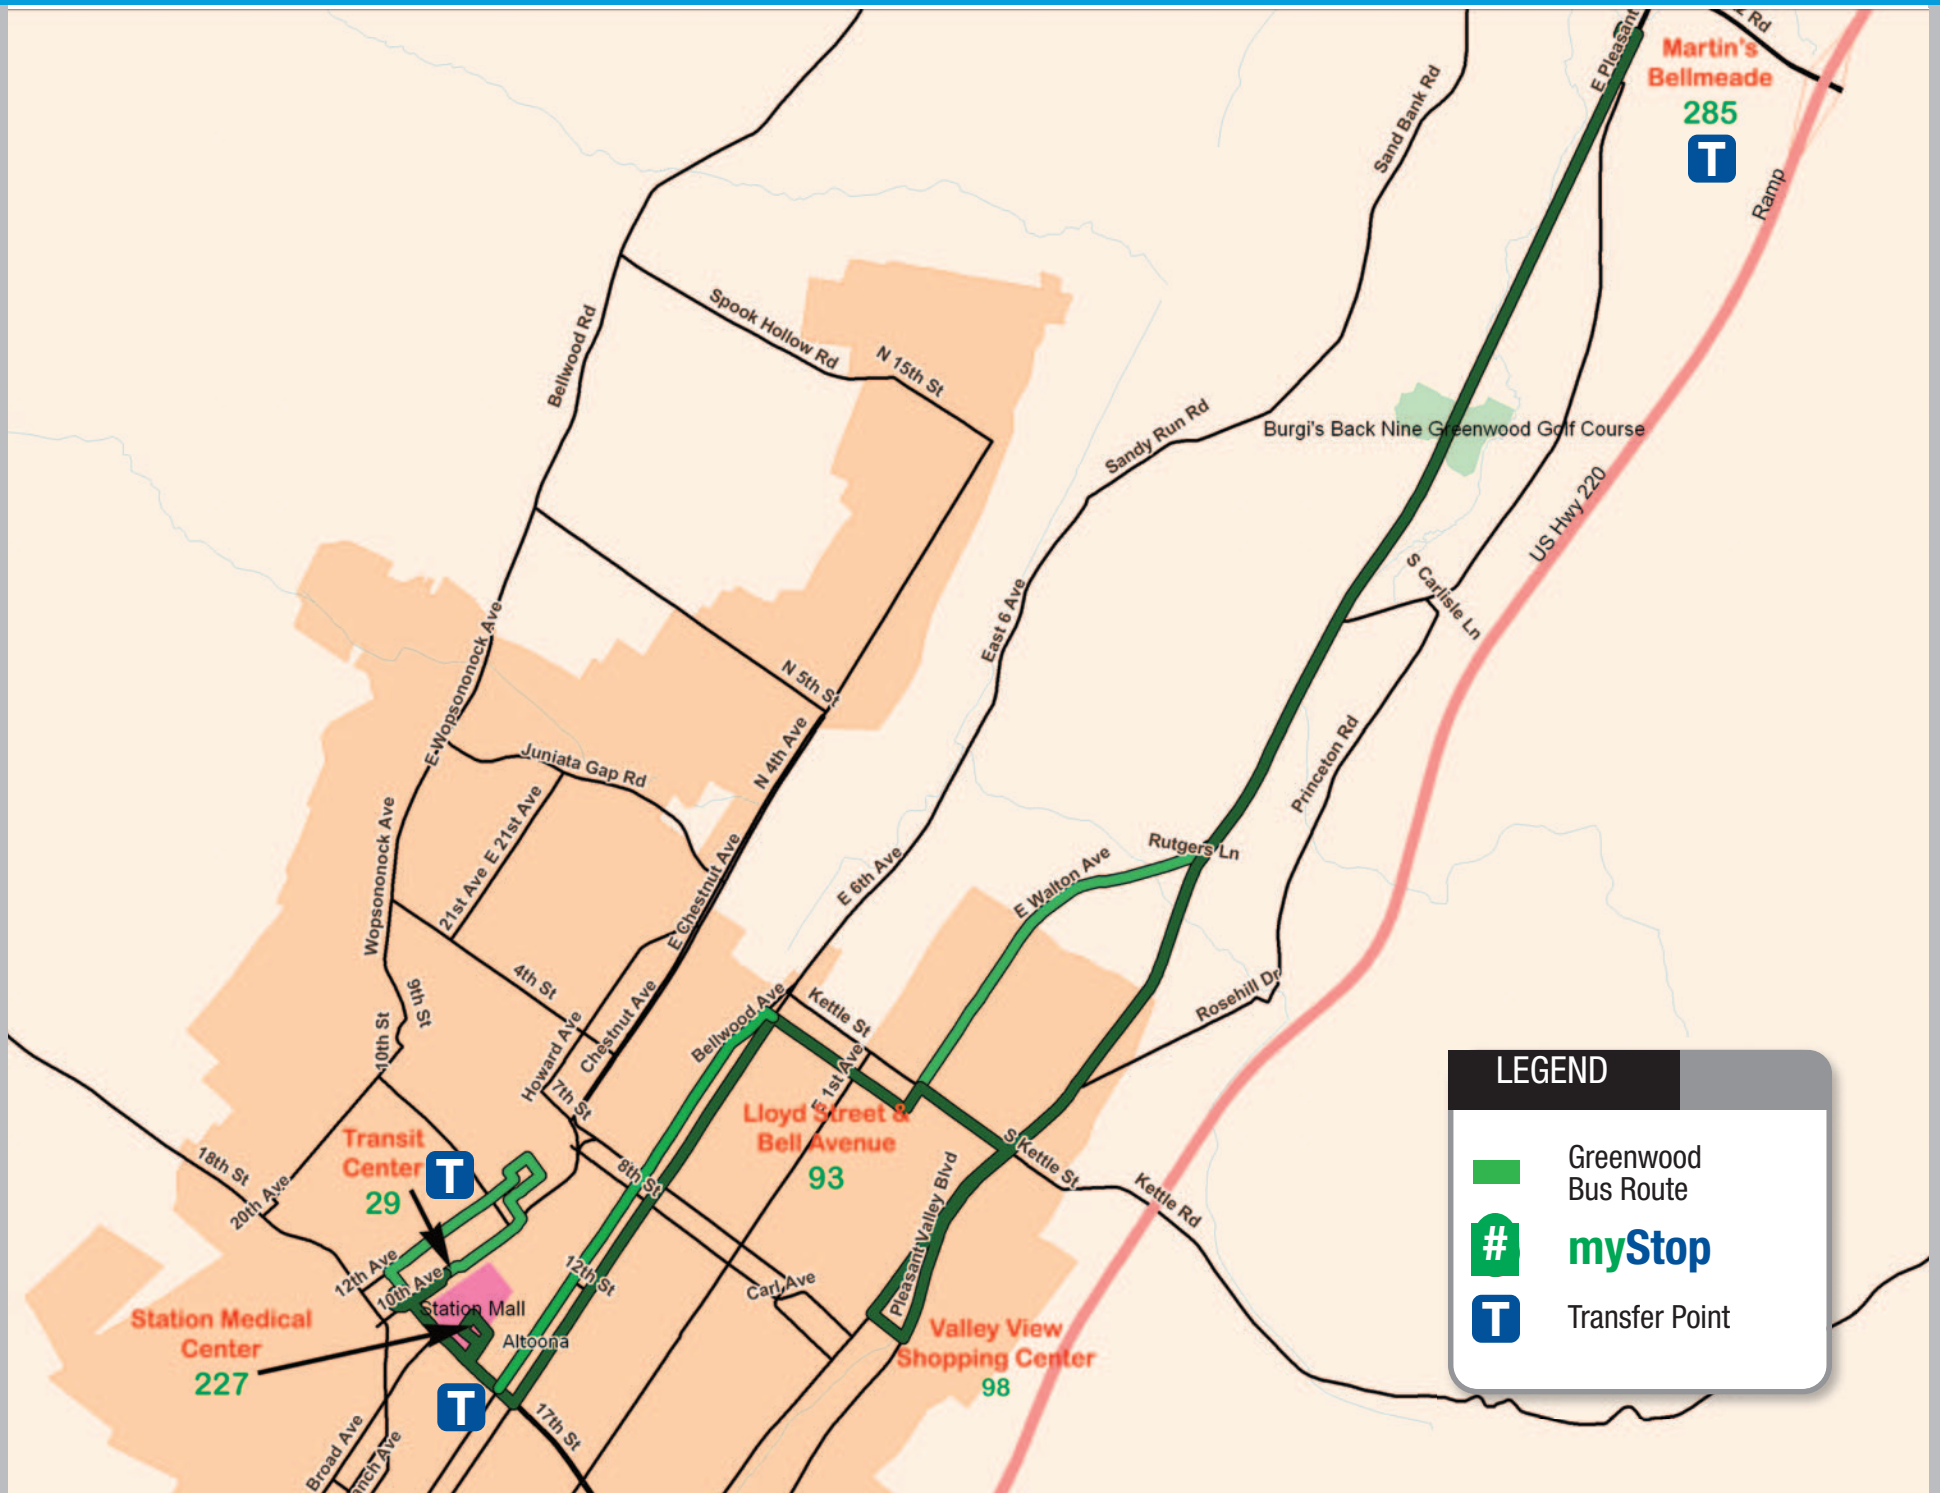

## Greenwood

Transit Center	Station Medical Center	Lloyd Street & 2nd Avenue	Valley View Shopping Center (Weis)	Martin's Bellmeade	Walton Avenue & Kettle Street	Station Medical Center	Transit Center
<b>29</b>	<b>227</b>	<b>155</b>	<b>98</b>	<b>285</b>	<b>298</b>	<b>227</b>	<b>29</b>
7:30 AM	7:35 AM	7:43 AM	7:47 AM	8:00 AM	8:05 AM	8:15 AM	8:30 AM
8:30 AM	8:35 AM	8:43 AM	8:47 AM	9:00 AM	9:05 AM	9:15 AM	9:30 AM
9:30 AM	9:35 AM	9:43 AM	9:47 AM	10:00 AM	10:05 AM	10:15 AM	10:30 AM
10:30 AM	10:35 AM	10:43 AM	10:47 AM	11:00 AM	11:05 AM	11:15 AM	11:30 AM
11:30 AM	11:35 AM	11:43 AM	11:47 AM	12:00 PM	12:05 PM	12:15 PM	12:30 PM
12:30 PM	12:35 PM	12:43 PM	12:47 PM	1:00 PM	1:05 PM	1:15 PM	1:30 PM
1:30 PM	1:35 PM	1:43 PM	1:47 PM	2:00 PM	2:05 PM	2:15 PM	2:30 PM
2:30 PM	2:35 PM	2:43 PM	2:47 PM	3:00 PM	3:05 PM	3:15 PM	3:30 PM
3:30 PM	3:35 PM	3:43 PM	3:47 PM	4:00 PM	4:05 PM	4:15 PM	4:30 PM
4:30 PM	4:35 PM	4:43 PM	4:47 PM	5:00 PM	5:05 PM	5:15 PM	5:30 PM
5:30 PM	5:35 PM	5:43 PM	5:47 PM	6:00 PM	6:05 PM	6:15 PM	6:30 PM
6:30 PM	6:35 PM	6:43 PM	6:47 PM	7:00 PM	7:05 PM	7:15 PM	7:30 PM
7:30 PM	7:35 PM	7:43 PM	7:47 PM	8:00 PM	8:05 PM	8:15 PM	8:30 PM+

+Garage via 10th Ave Expressway to 17th St to 7th Ave to 35th St to 5th Ave

[www.amtran.org](http://www.amtran.org)  
**814-944-4074**

When will my bus be at my stop?  
 Call 814-944-1200 or visit [amtran.org](http://amtran.org)

All times are subject to change. Delays and cancellations may occur due to traffic and/or inclement weather. Visit [www.amtran.org](http://www.amtran.org) and myStop for constant updates.