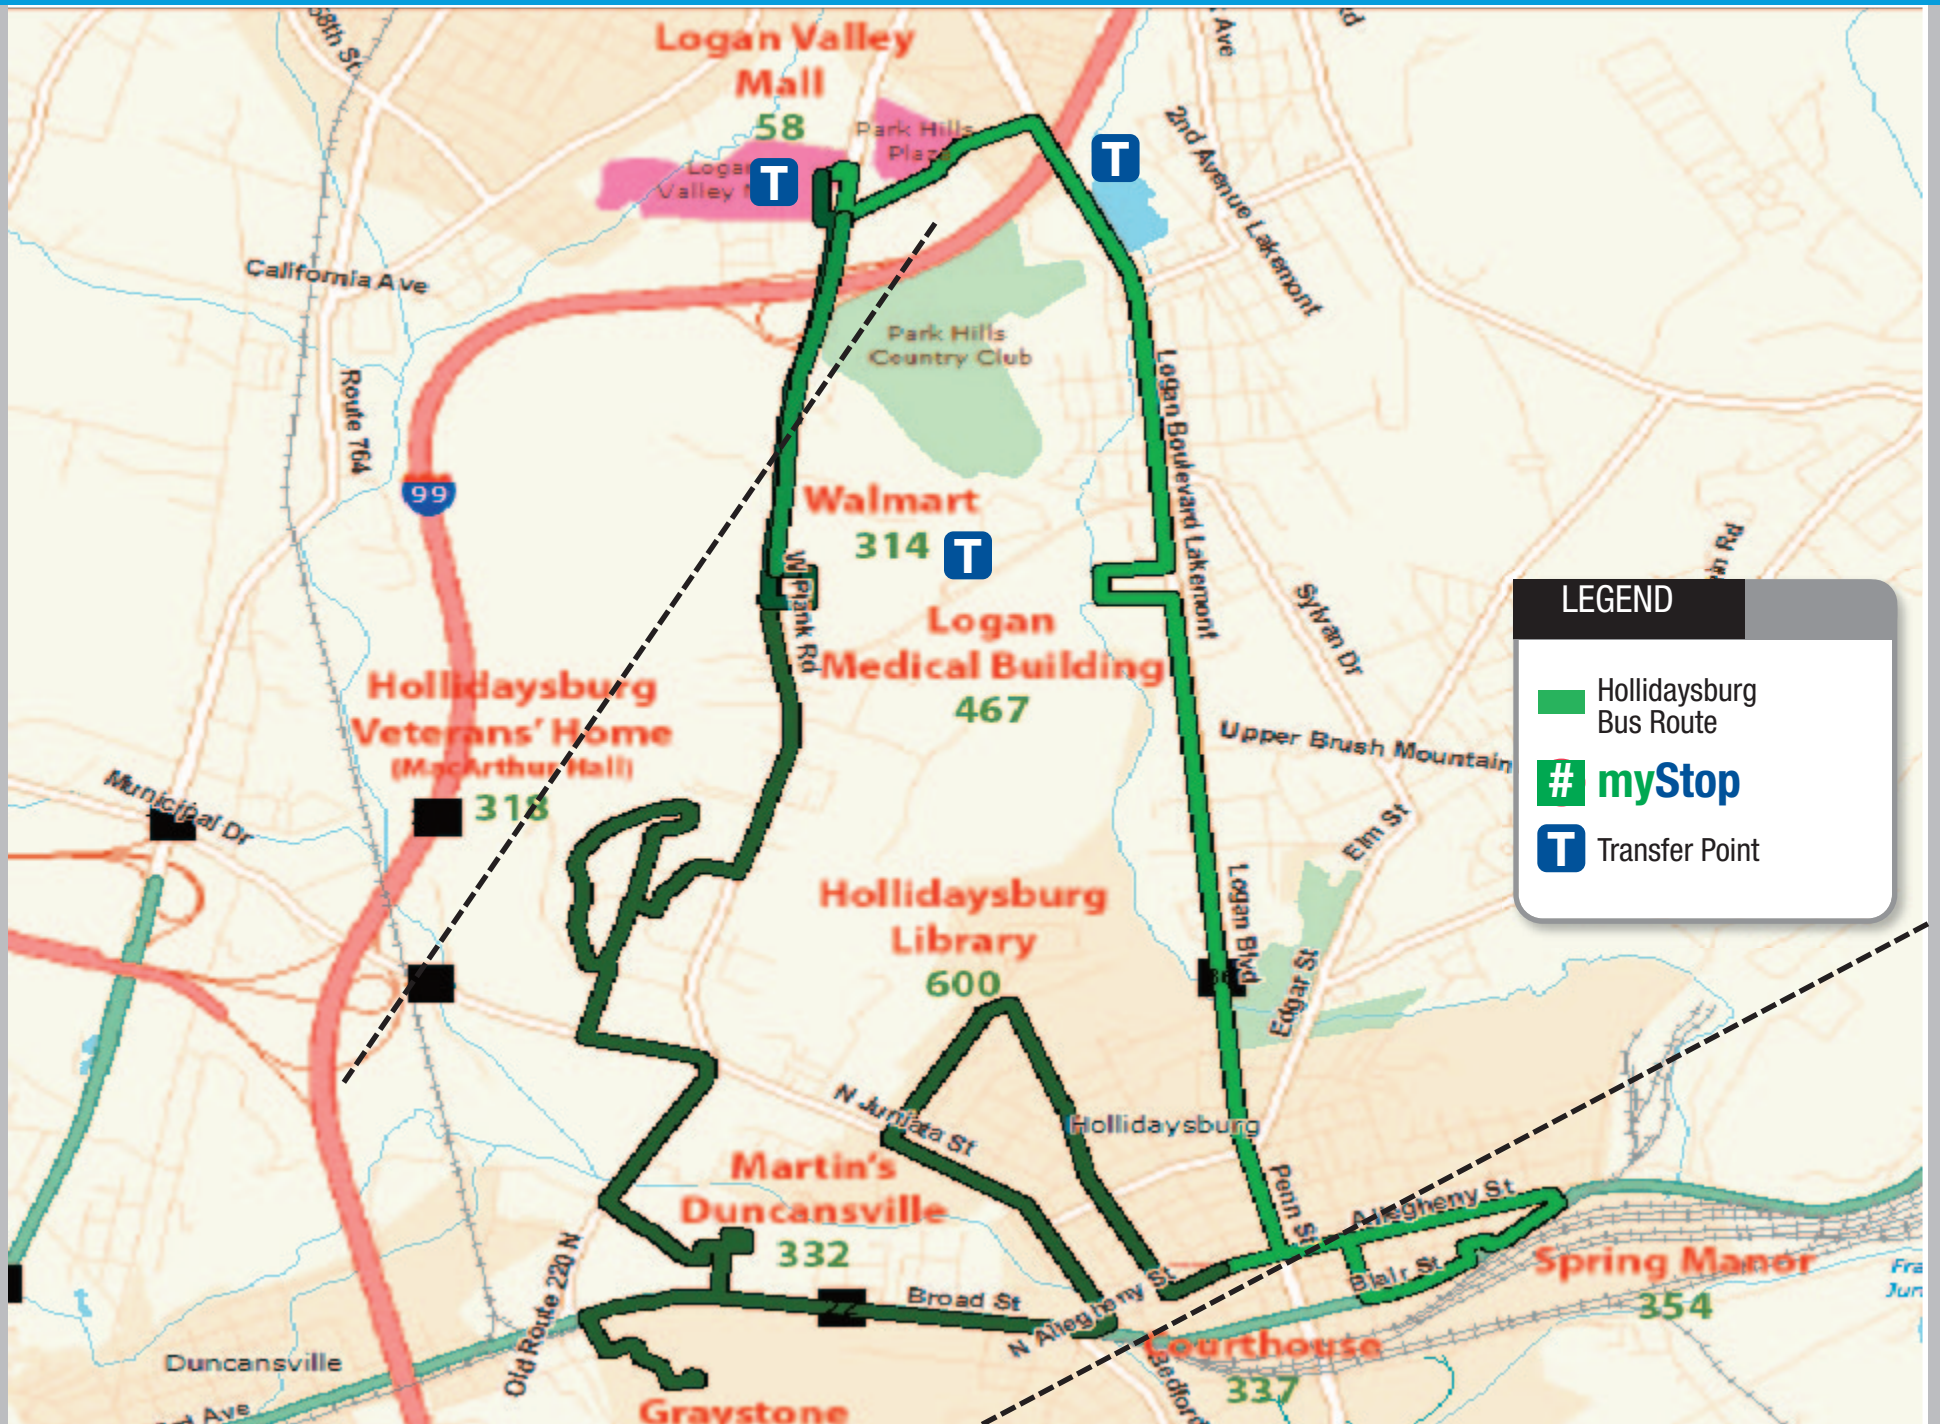

8 Hollidaysburg

Hollidaysburg

*Garage route leaves Amtran at 7:20 AM To LVM via 31st St to 7th Ave to Logan Blvd to Plank Rd to LVM

	Logan Valley Mall 58	Logan Medical Building 467	Spring Manor 354	Court House 337	
	*7:30 AM	7:37 AM	7:45 AM	7:48 AM	
	8:30 AM	8:37 AM	8:45 AM	8:48 AM	
	9:30 AM	9:37 AM	9:45 AM	9:48 AM	
	10:30 AM	10:37 AM	10:45 AM	10:48 AM	
	11:30 AM	11:37 AM	11:45 AM	11:48 AM	
	12:30 PM	12:37 PM	12:45 PM	12:48 PM	
	1:30 PM	1:37 PM	1:45 PM	1:48 PM	
	2:30 PM	2:37 PM	2:45 PM	2:48 PM	
	3:30 PM	3:37 PM	3:45 PM	3:48 PM	
	4:30 PM	4:37 PM	4:45 PM	4:48 PM	
	5:30 PM	5:37 PM	5:45 PM	5:48 PM	
	6:30 PM	6:37 PM	6:45 PM	6:48 PM	
	Hollidaysburg Library 600	Martin's Duncansville 332	Hollidaysburg Veterans' Home (MacArthur Hall) 318	Walmart 314	Logan Valley Mall 58
	7:52 AM	8:00 AM	8:08 AM	8:18 AM	8:30 AM
	8:52 AM	9:00 AM	9:08 AM	9:18 AM	9:30 AM
	9:52 AM	10:00 AM	10:08 AM	10:18 AM	10:30 AM
	10:52 AM	11:00 AM	11:08 AM	11:18 AM	11:30 AM
	11:52 AM	12:00 PM	12:08 PM	12:18 PM	12:30 PM
	12:52 PM	1:00 PM	1:08 PM	1:18 PM	1:30 PM
	1:52 PM	2:00 PM	2:08 PM	2:18 PM	2:30 PM
	2:52 PM	3:00 PM	3:08 PM	3:18 PM	3:30 PM
	3:52 PM	4:00 PM	4:08 PM	4:18 PM	4:30 PM
	4:52 PM	5:00 PM	5:08 PM	5:18 PM	5:30 PM
	5:52 PM	6:00 PM	6:08 PM	6:18 PM	6:30 PM
	6:52 PM	7:00 PM	7:08 PM	7:18 PM	7:30 PM+

+To Garage via Goods Lane to Plank Rd to Logan Blvd 5th Ave

! Amtran routes are deviated fixed route before 7:00 a.m. and after 6:00 p.m.

Before 7:00 a.m. and after 6:00 customers can ask the driver to deviate the bus from its regular route to get them closer to their destination.