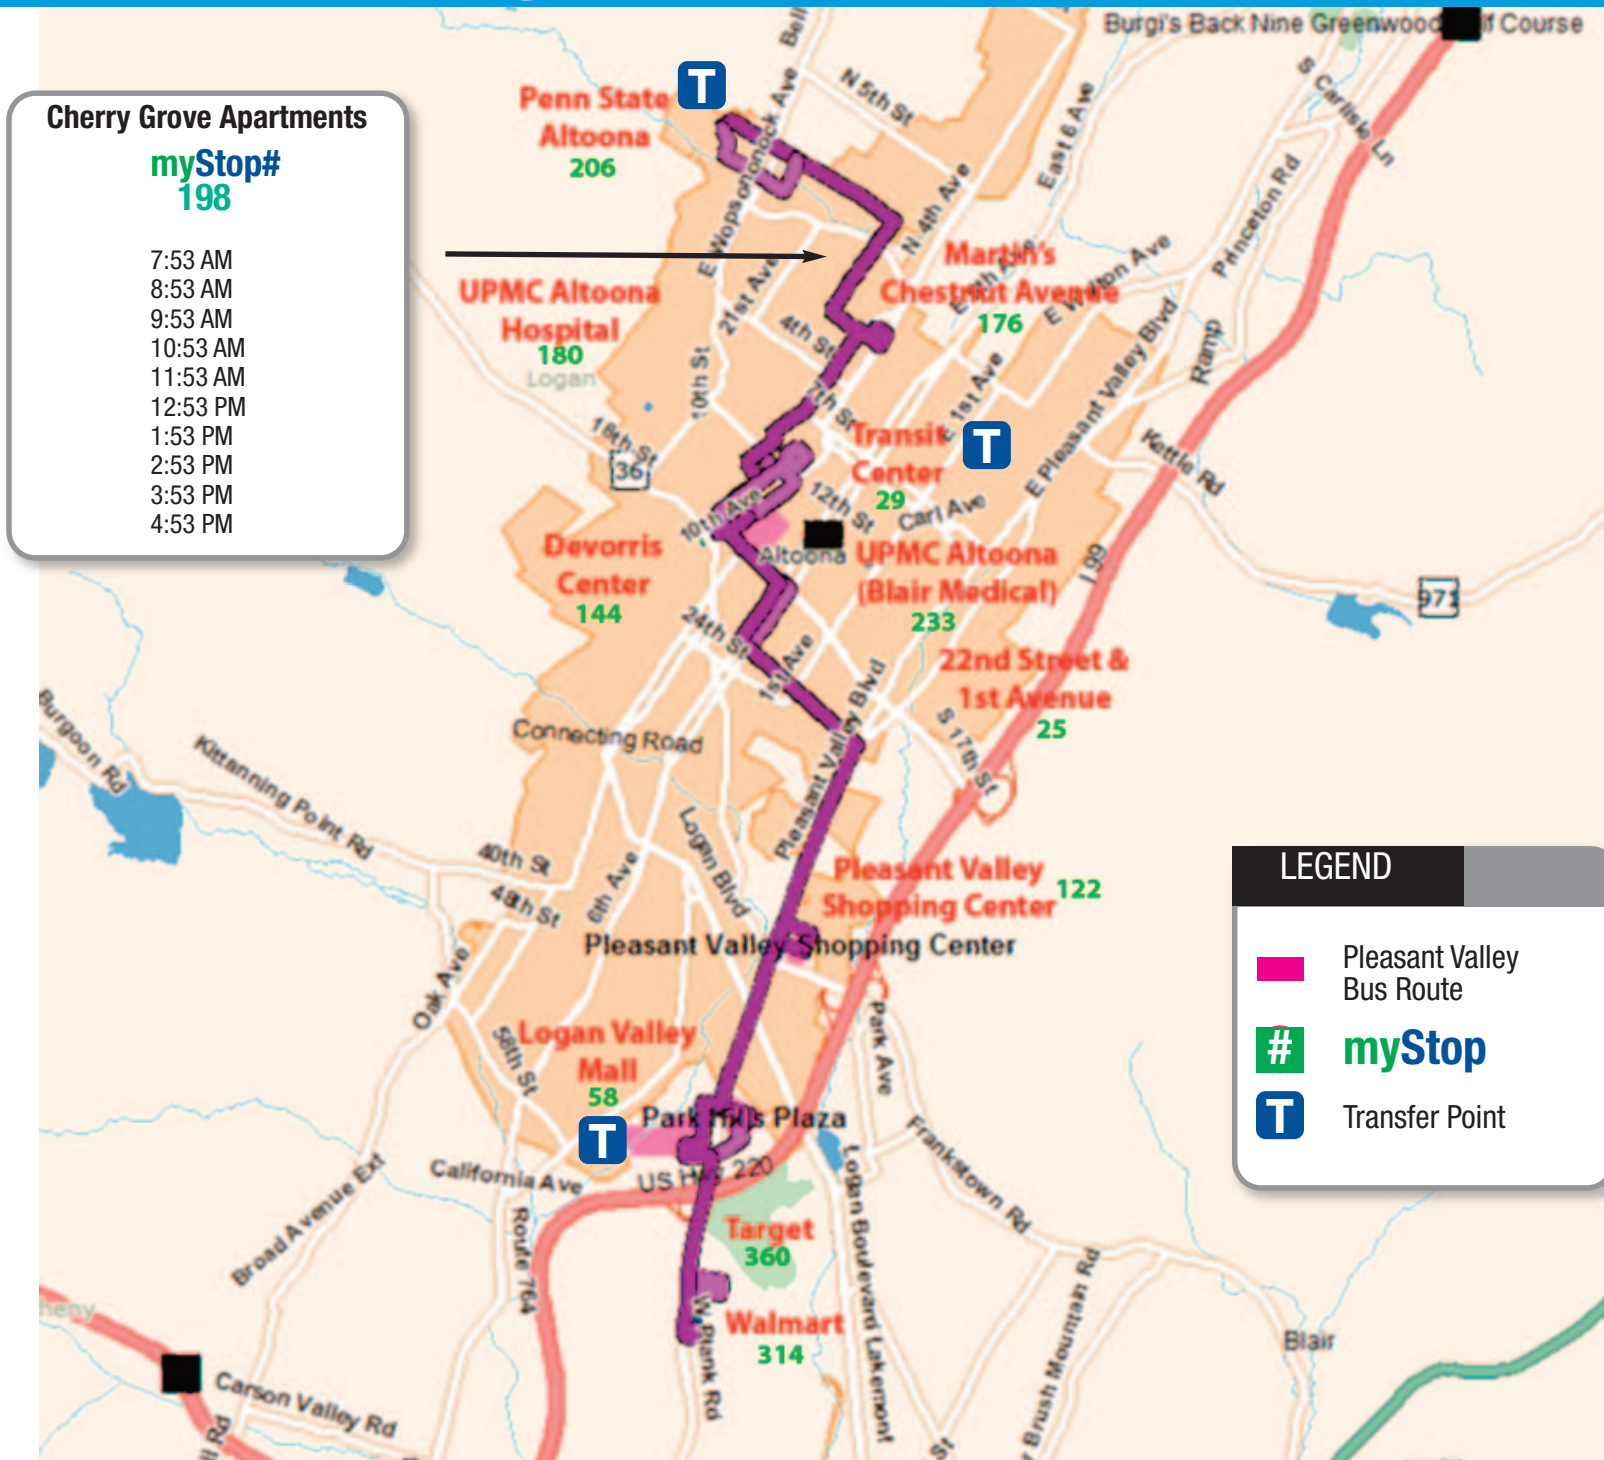

5 Pleasant Valley

Cherry Grove Apartments
myStop# 198

7:53 AM
8:53 AM
9:53 AM
10:53 AM
11:53 AM
12:53 PM
1:53 PM
2:53 PM
3:53 PM
4:53 PM

LEGEND

- █ Pleasant Valley Bus Route
- # myStop
- T Transfer Point

Pleasant Valley (Downtown to Ivyside)

The Pleasant Valley is thru-routed to the Flash Ivyside.

*To Transit Center via 31st St to 6th Ave to 7th St to 10th Ave Expressway

Transit Center 29	Devorris Center 144	UPMC Altoona (Blair Medical) 233	Martin's Chestnut Ave 176	Cherry Grove Apartments 198	Penn State Altoona 206	Martin's Chestnut Ave 176	UPMC Altoona 180	Transit Center 29
*7:40 AM	7:41 AM	7:47 AM	7:50 AM	7:53 AM	8:00 AM	8:07 AM	8:10 AM	8:20 AM
8:40 AM	8:41 AM	8:47 AM	8:50 AM	8:53 AM	9:00 AM	9:07 AM	9:10 AM	9:20 AM
9:40 AM	9:41 AM	9:47 AM	9:50 AM	9:53 AM	10:00 AM	10:07 AM	10:10 AM	10:20 AM
10:40 AM	10:41 AM	10:47 AM	10:50 AM	10:53 AM	11:00 AM	11:07 AM	11:10 AM	11:20 AM
11:40 AM	11:41 AM	11:47 AM	11:50 AM	11:53 AM	12:00 PM	12:07 PM	12:10 PM	12:20 PM
12:40 PM	12:41 PM	12:47 PM	12:50 PM	12:53 PM	1:00 PM	1:07 PM	1:10 PM	1:20 PM
1:40 PM	1:41 PM	1:47 PM	1:50 PM	1:53 PM	2:00 PM	2:07 PM	2:10 PM	2:20 PM
2:40 PM	2:41 PM	2:47 PM	2:50 PM	2:53 PM	3:00 PM	3:07 PM	3:10 PM	3:20 PM
3:40 PM	3:41 PM	3:47 PM	3:50 PM	3:53 PM	4:00 PM	4:07 PM	4:10 PM	4:20 PM
4:40 PM	4:41 PM	4:47 PM	4:50 PM	4:53 PM	5:00 PM	5:07 PM	5:10 PM	5:20 PM

Pleasant Valley (Downtown to Walmart)

Transit Center 29	Pleasant Valley Shopping Center (Dollar Tree) 122	Logan Valley Mall (Applebee's) 58	Walmart 314	Target 360	Pleasant Valley Shopping Center (Dollar Tree) 122	22nd Street 1st Avenue 20	Transit Center 29
8:20 AM	8:29 AM	8:40 AM	8:45 AM	8:48 AM	8:58 AM	9:03 AM	9:20 AM
9:20 AM	9:29 AM	9:40 AM	9:45 AM	9:48 AM	9:58 AM	10:03 AM	10:20 AM
10:20 AM	10:29 AM	10:40 AM	10:45 AM	10:48 AM	10:58 AM	11:03 AM	11:20 AM
11:20 AM	11:29 AM	11:40 AM	11:45 AM	11:48 AM	11:58 AM	12:03 PM	12:20 PM
12:20 PM	12:29 PM	12:40 PM	12:45 PM	12:48 PM	12:58 PM	1:03 PM	1:20 PM
1:20 PM	1:29 PM	1:40 PM	1:45 PM	1:48 PM	1:58 PM	2:03 PM	2:20 PM
2:20 PM	2:29 PM	2:40 PM	2:45 PM	2:48 PM	2:58 PM	3:03 PM	3:20 PM
3:20 PM	3:29 PM	3:40 PM	3:45 PM	3:48 PM	3:58 PM	4:03 PM	4:20 PM
4:20 PM	4:29 PM	4:40 PM	4:45 PM	4:48 PM	4:58 PM	5:03 PM	5:20 PM+
5:20 PM	5:29 PM	5:40 PM	5:45 PM	5:48 PM	5:58 PM	6:03 PM	6:20 PM+

+To Garage via 10th Ave Expressway to 17th St to 7th Ave to 35th St to 5th Ave

All Amtran routes are deviated fixed routes before 7:00 a.m. and after 6:00 p.m.

Before 7:00 a.m. and after 6:00 p.m., any customer can ask the driver to deviate the bus from its regular route to get them closer to their destination.

www.amtran.org
814-944-4074

When will my bus be at my stop?
Call 814-944-1200 or visit amtran.org

All times are subject to change. Delays and cancellations may occur due to traffic and/or inclement weather. Visit www.amtran.org and myStop for constant updates.